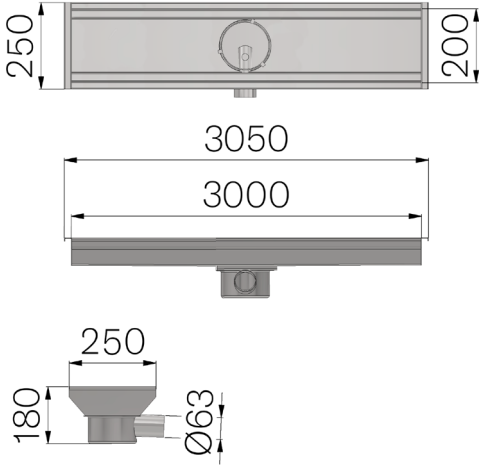

TECHNICAL SHEET

CODE	6V31ZC
DESCRIPTION	AISI 304 stainless steel siphoned lowered box drain, with central horizontal outlet diam. 63 mm, c/w removable filter tray. Dim. 250x3050mm, H180mm. Set-up for grating width 200mm H30mm.
MATERIAL	Inox AISI 304 - X5 CrNi 18 10

Article dimensions mm	Grid width mm	Bottom outlet mm	Weight Kg/each
3050 x 250 x H 180	180	63	49,7