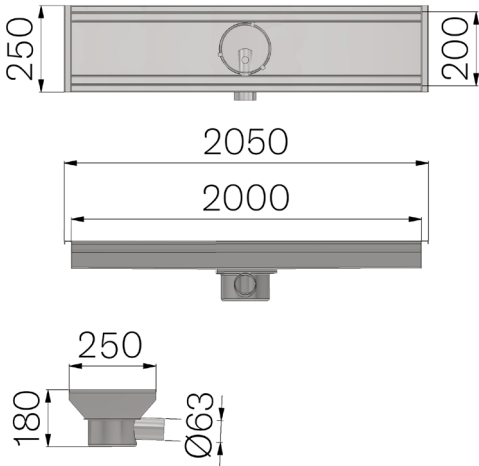

TECHNICAL SHEET

CODE	6V21ZC
DESCRIPTION	AISI 304 stainless steel siphoned lowered box drain, with central horizontal outlet diam. 63 mm, c/w removable filter tray. Dim. 250x2050mm, H180mm. Set-up for grating width 200mm H30mm.
MATERIAL	Inox AISI 304 - X5 CrNi 18 10

Article dimensions mm	Grid width mm	Bottom outlet mm	Weight Kg/each
2050 x 250 x H 180	180	63	36,7