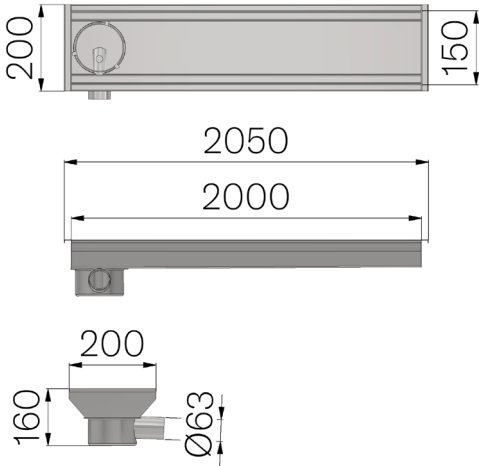

TECHNICAL SHEET

CODE	6V20ZT
DESCRIPTION	The AISI 304 stainless steel siphoned lowered Box Drain channel, dim. 200x2050mm H160, with head horizontal outlet (diam. 63mm) and removable filter tray; suitable for a gratings Width=150mm H30mm.
MATERIAL	Inox AISI 304 - X5 CrNi 18 10
THICKNESS MM	20/10

Article dimensions mm	Grid width mm	Bottom outlet mm	Weight Kg/each
2050 x 200 x H160	160	63	32,6