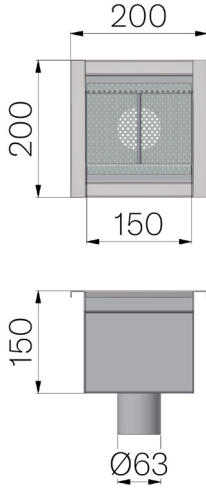

# TECHNICAL SHEET

<b>CODE</b>	6970V
<b>DESCRIPTION</b>	Squared Drain Box in AISI 304 stainless steel, dim. 200x200 mm, with vertical outlet (diam. 63mm) and removable filter tray; suitable for 150x150mm grating, H30 mm.
<b>MATERIAL</b>	Inox AISI 304 - X5 CrNi 18 10

Article dimensions mm	Grid width mm	Bottom outlet mm	Weight Kg/each
200 x 200 x H 150	150	63	4