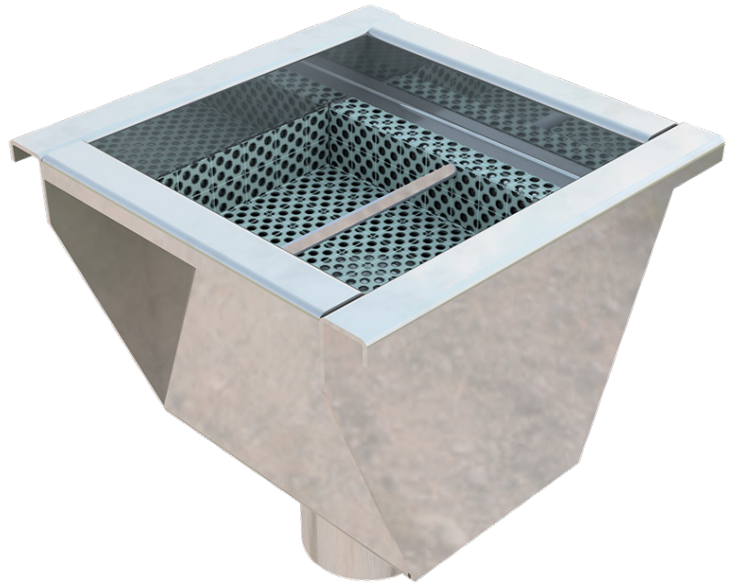

# TECHNICAL SHEET

<b>CODE</b>	6970V
<b>DESCRIPTION</b>	Squared Drain Box in AISI 304 stainless steel, dim. 200x200 mm, with vertical outlet (diam. 63mm) and removable filter tray; suitable for 150x150mm grating, H30 mm.
<b>MATERIAL</b>	Inox AISI 304 - X5 CrNi 18 10

Article dimensions mm	Grid width mm	Bottom outlet mm	Weight Kg/each
200 x 200 x H 150	150	63	4