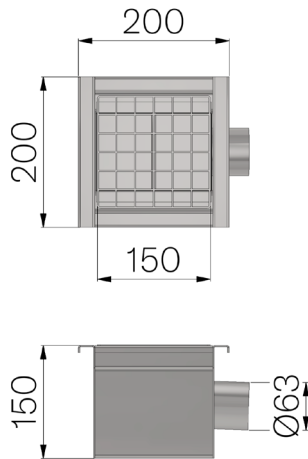

## TECHNICAL SHEET

<b>CODE</b>	6970L
<b>DESCRIPTION</b>	Squared Drain Box in AISI 304 stainless steel, dim. 200x200 mm, with vertical outlet (diam. 63mm) and removable filter tray; suitable for 150x150mm grating, H30 mm.
<b>MATERIAL</b>	Inox AISI 304 - X5 CrNi 18 10

Article dimensions mm	Grid width mm	Bottom outlet mm	Weight Kg/each
200 x 200 x H 150	150	63	4