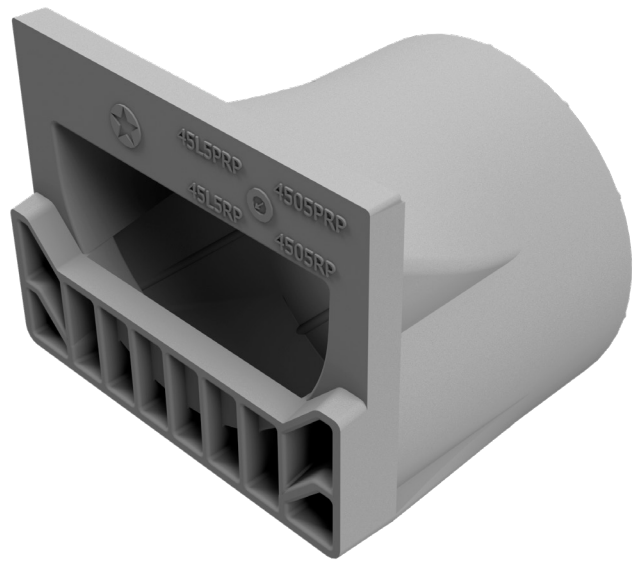

TECHNICAL SHEET

CODE	45L5RP
DESCRIPTION	End cap with outlet for channel model BASE 100 LOW, with built-in pipe dia.110mm for connection to drain, made from second life plastic (SLP50).
MATERIAL	Second life plastic - PSV50

Article dimensions mm	Bottom outlet mm	Weight Kg/each
117 x 122 x H 94	110	0,22