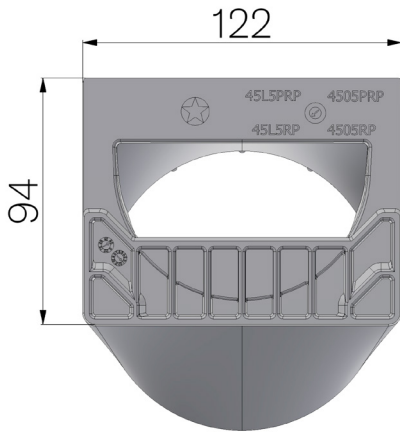

TECHNICAL SHEET

CODE	45L5RP
DESCRIPTION	End cap with outlet for channel model BASE 100 LOW, with built-in pipe dia.110mm for connection to drain, made from second life plastic (SLP50).
MATERIAL	Second life plastic - PSV50

Article dimensions mm	Bottom outlet mm	Weight Kg/each
117 x 122 x H 94	110	0,22