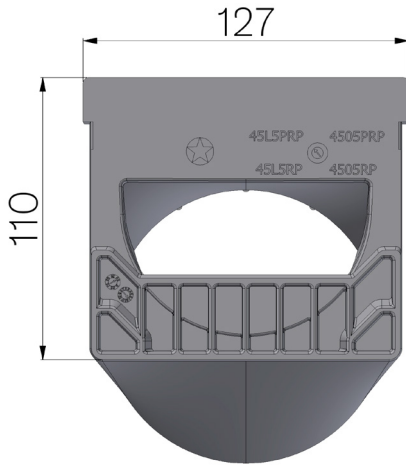

## TECHNICAL SHEET

<b>CODE</b>	45L5PRP
<b>DESCRIPTION</b>	End cap with outlet for channel model BASE 100 LOW EVO, with built-in pipe dia.110mm for connection to drain, made from second life plastic (SLP50).
<b>MATERIAL</b>	Second life plastic - PSV50

Article dimensions mm	Bottom outlet mm	Weight Kg/each
117 x 127 x H 110	110	0,23