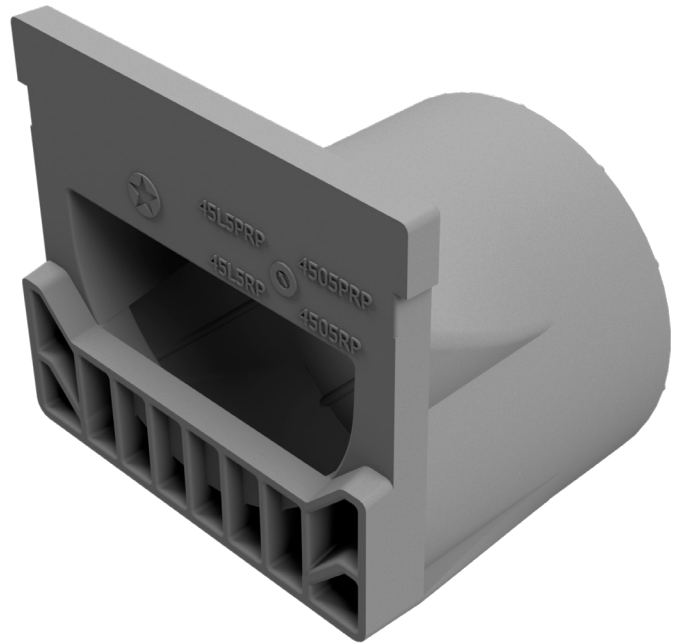

## TECHNICAL SHEET

<b>CODE</b>	45L5PRP
<b>DESCRIPTION</b>	End cap with outlet for channel model BASE 100 LOW EVO, with built-in pipe dia.110mm for connection to drain, made from second life plastic (SLP50).
<b>MATERIAL</b>	Second life plastic - PSV50

Article dimensions mm	Bottom outlet mm	Weight Kg/each
117 x 127 x H 110	110	0,23