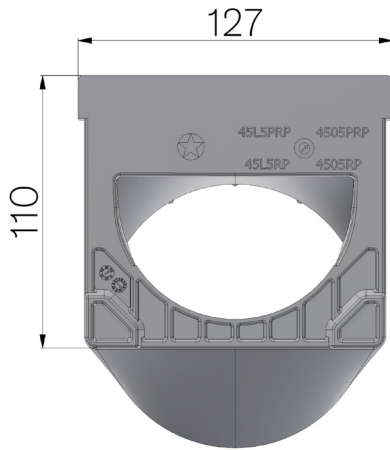

TECHNICAL SHEET

CODE	4505RP
DESCRIPTION	End cap with outlet for channel model BASE 100, with built-in pipe dia. 110 mm for connection to drain, made from second life plastic (SLP50).
MATERIAL	Second life plastic - PSV50

Article dimensions mm	Bottom outlet mm	Weight Kg/each
117 x 127 x H 110	110	0,2