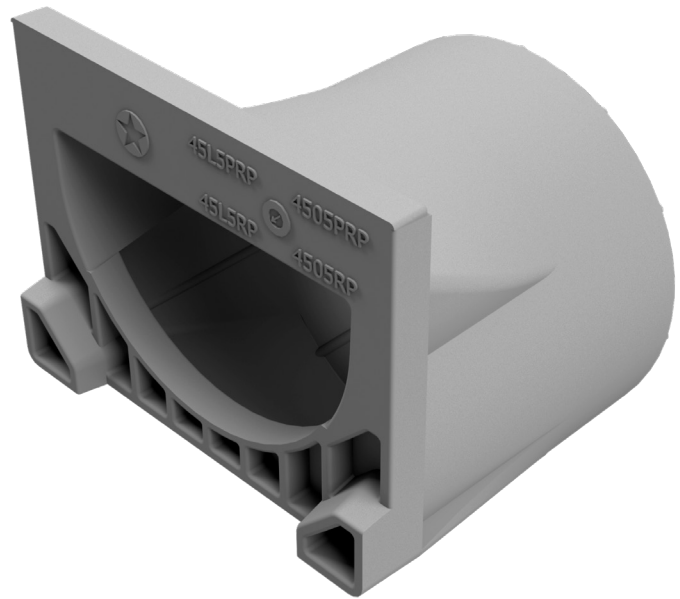

TECHNICAL SHEET

CODE	4505RP
DESCRIPTION	End cap with outlet for channel model BASE 100, with built-in pipe dia. 110 mm for connection to drain, made from second life plastic (SLP50).
MATERIAL	Second life plastic - PSV50

Article dimensions mm	Bottom outlet mm	Weight Kg/each
117 x 127 x H 110	110	0,2