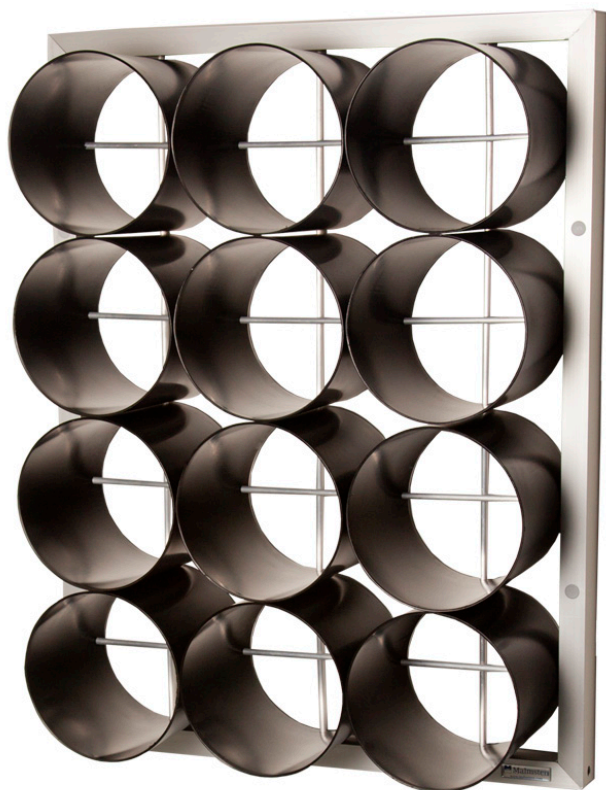

Pigeonhole for towels

Item no 2412011

Pigeon-holes for for towels or personal items when using the showers or the pool, with 12 or 20 compartments. Tubes made from polypropylene inside aluminium frame. Easy to maintain and clean since it is slightly tilted.

Available in white, yellow, black or light blue which allows the customer to form a unique pattern.

Dimensions:

12 pigeonholes/compartments: 860 x 660 x 200 mm

20 pigeonholes/compartments: 1060 x 860 x 200 mm

Point of sales:

- easy to clean and to maintain
- each pigeonhole with a lean so that water and dirt easily cleans off
- 12 or 20 replacable pigeonholes
- made of polypropylene and fixed on aluminum frame