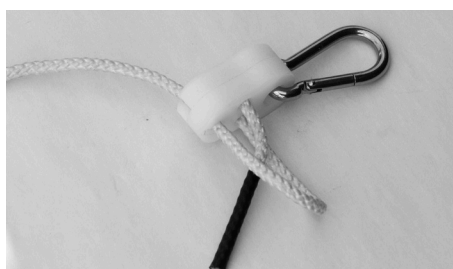

Plastic Lock for a Divisional Lane.

Product Information:

Material: Plastic

Dimensions: 12 mm

Sold per unit

Please Note:

Also available in pre-arranged meter kits ready to be assembled for divisional lane

Associated products

1013003 Snap Hook 50 mm, or 80 mm

1013004 Polythene Rope 6 mm

Plastic Lock Mounting instructions

Selected When it Counts