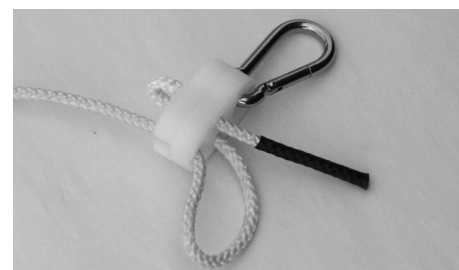

Plastic Lock for a Divisional Lane.

Product Information:

Material: Plastic

Dimensions: 12 mm

Sold per unit

Please Note:

Also available in pre-arranged meter kits ready to be assembled for divisional lane

Associated products

1013003 Snap Hook 50 mm, or 80 mm

1013004 Polythene Rope 6 mm

Plastic Lock Mounting instructions

Selected When it Counts