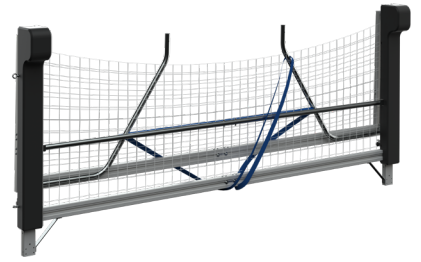

*Goal with Multi PRO Extenders