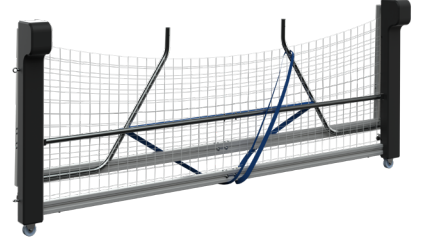

*Goal with Multi PRO Wheel Kit