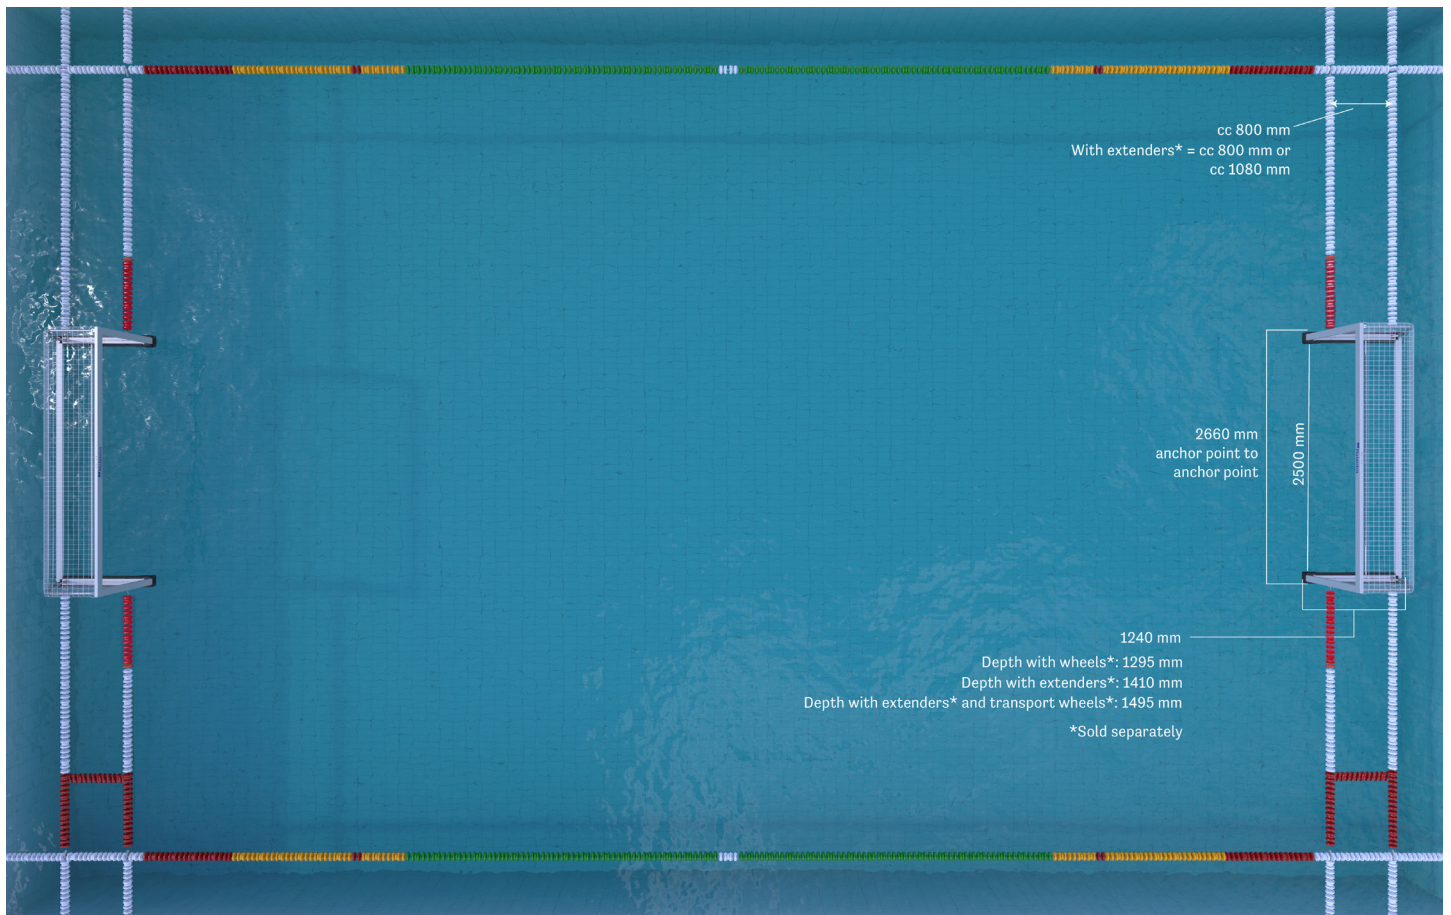

### Product Information

**Material:** Aluminum. Net included.

**Measurement:** 3000 x 900 mm

**Measurement width anchor point to anchor point:** 3300 mm

**Depth including frame:** 1240 mm

**\*Depth with wheels:** 1295 mm

**\*Depth with extenders:** 1410 mm

**\*Depth with extenders and wheels:** 1495 mm

**Measurement of frame:** 80 x 40 mm

**Goal Weight:** 27 kg

**Color:** Front frame and stabilizing bar in white aluminum, black foam pontoons, white net.

**For stable installation use 2 goal lines on each short side of goal.**

**Anchor points 800 mm apart and with \*extenders 1080 mm apart (in accordance with WORLD AQUATICS Competition Regulations)**

**Foldable for storage, blue elastic band included.**

# Multi PRO Measurements in the pool

v.44-22

*Selected When it Counts*