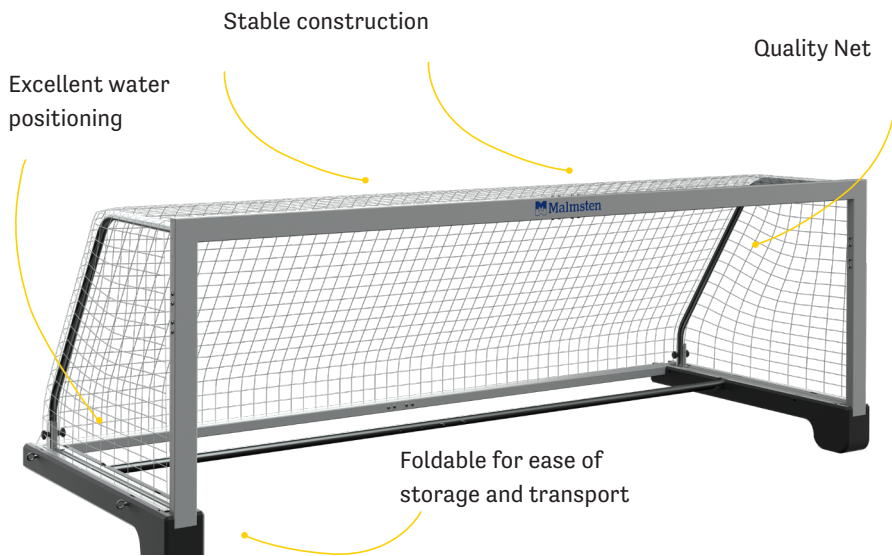

Multi PRO Advantages