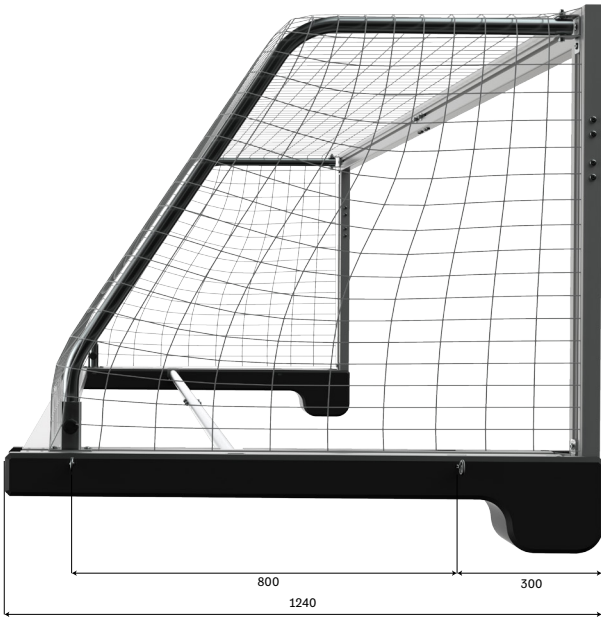

Water Polo Goal Multi PRO Measurements/Configurations

Goal Measurements Art. No. 1511025