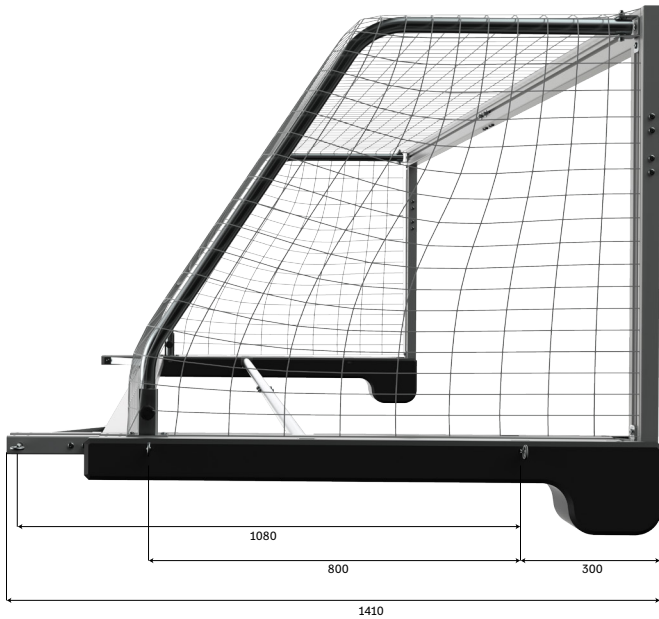

Goal measurements with Extender Kit Art. No. 1514037