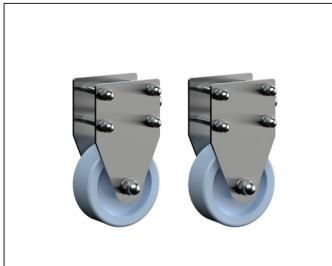

Associated Products

1514036 Multi PRO Wheel Kit