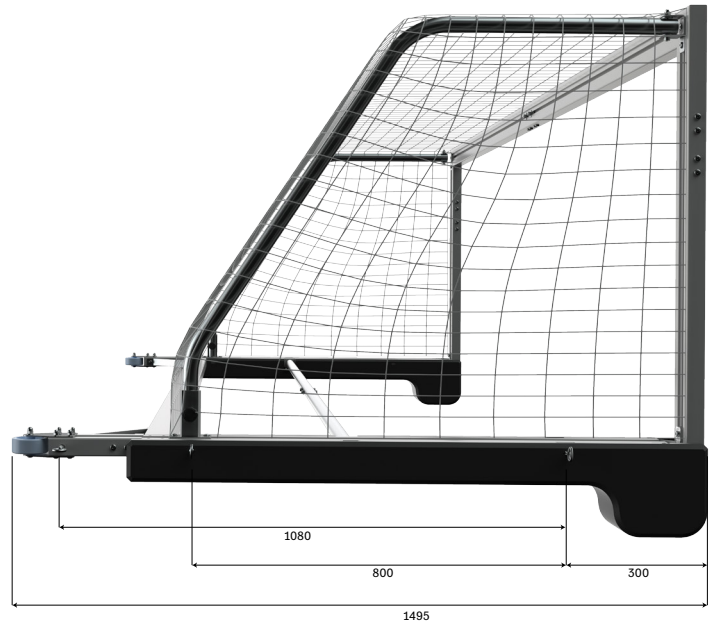

### Product Information

**Material:** Aluminum. Net included.

**Measurement:** 3000 x 900 mm

**Measurement width anchor point to anchor point:** 3300 mm

**Depth including frame:** 1240 mm

**\*Depth with wheels:** 1295 mm

**\*Depth with extenders:** 1410 mm

**\*Depth with extenders and wheels:** 1495 mm

**Measurement of frame:** 80 x 40 mm

**Goal Weight:** 27 kg

**Color:** Front frame and stabilizing bar in white aluminum, black foam pontoons, white net.

**For stable installation use 2 goal lines on each short side of goal.**

**Anchor points 800 mm apart and with \*extenders 1080 mm apart (in accordance with WORLD AQUATICS Competition Regulations)**

**Foldable for storage, blue elastic band included.**

# Water Polo Goal Multi PRO Measurements/Configurations

**Goal Measurements Art. No. 1511025**

**Goal Measurements with Wheel Kit Art. No. 1514036**

**Goal measurements with Extender Kit Art. No. 1514037**