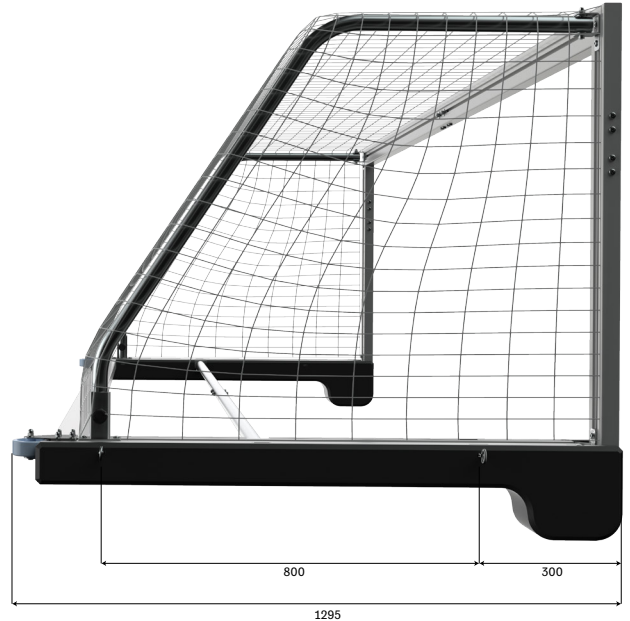

Goal Measurements with Wheel Kit Art. No. 1514036