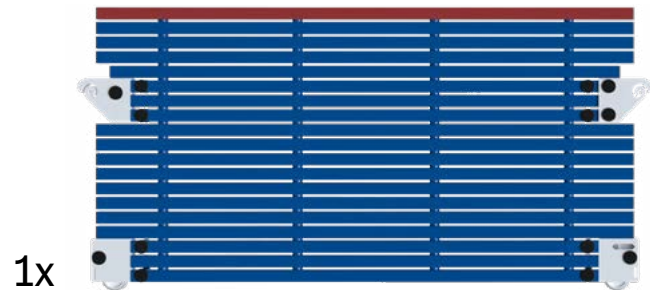

Selected When it Counts