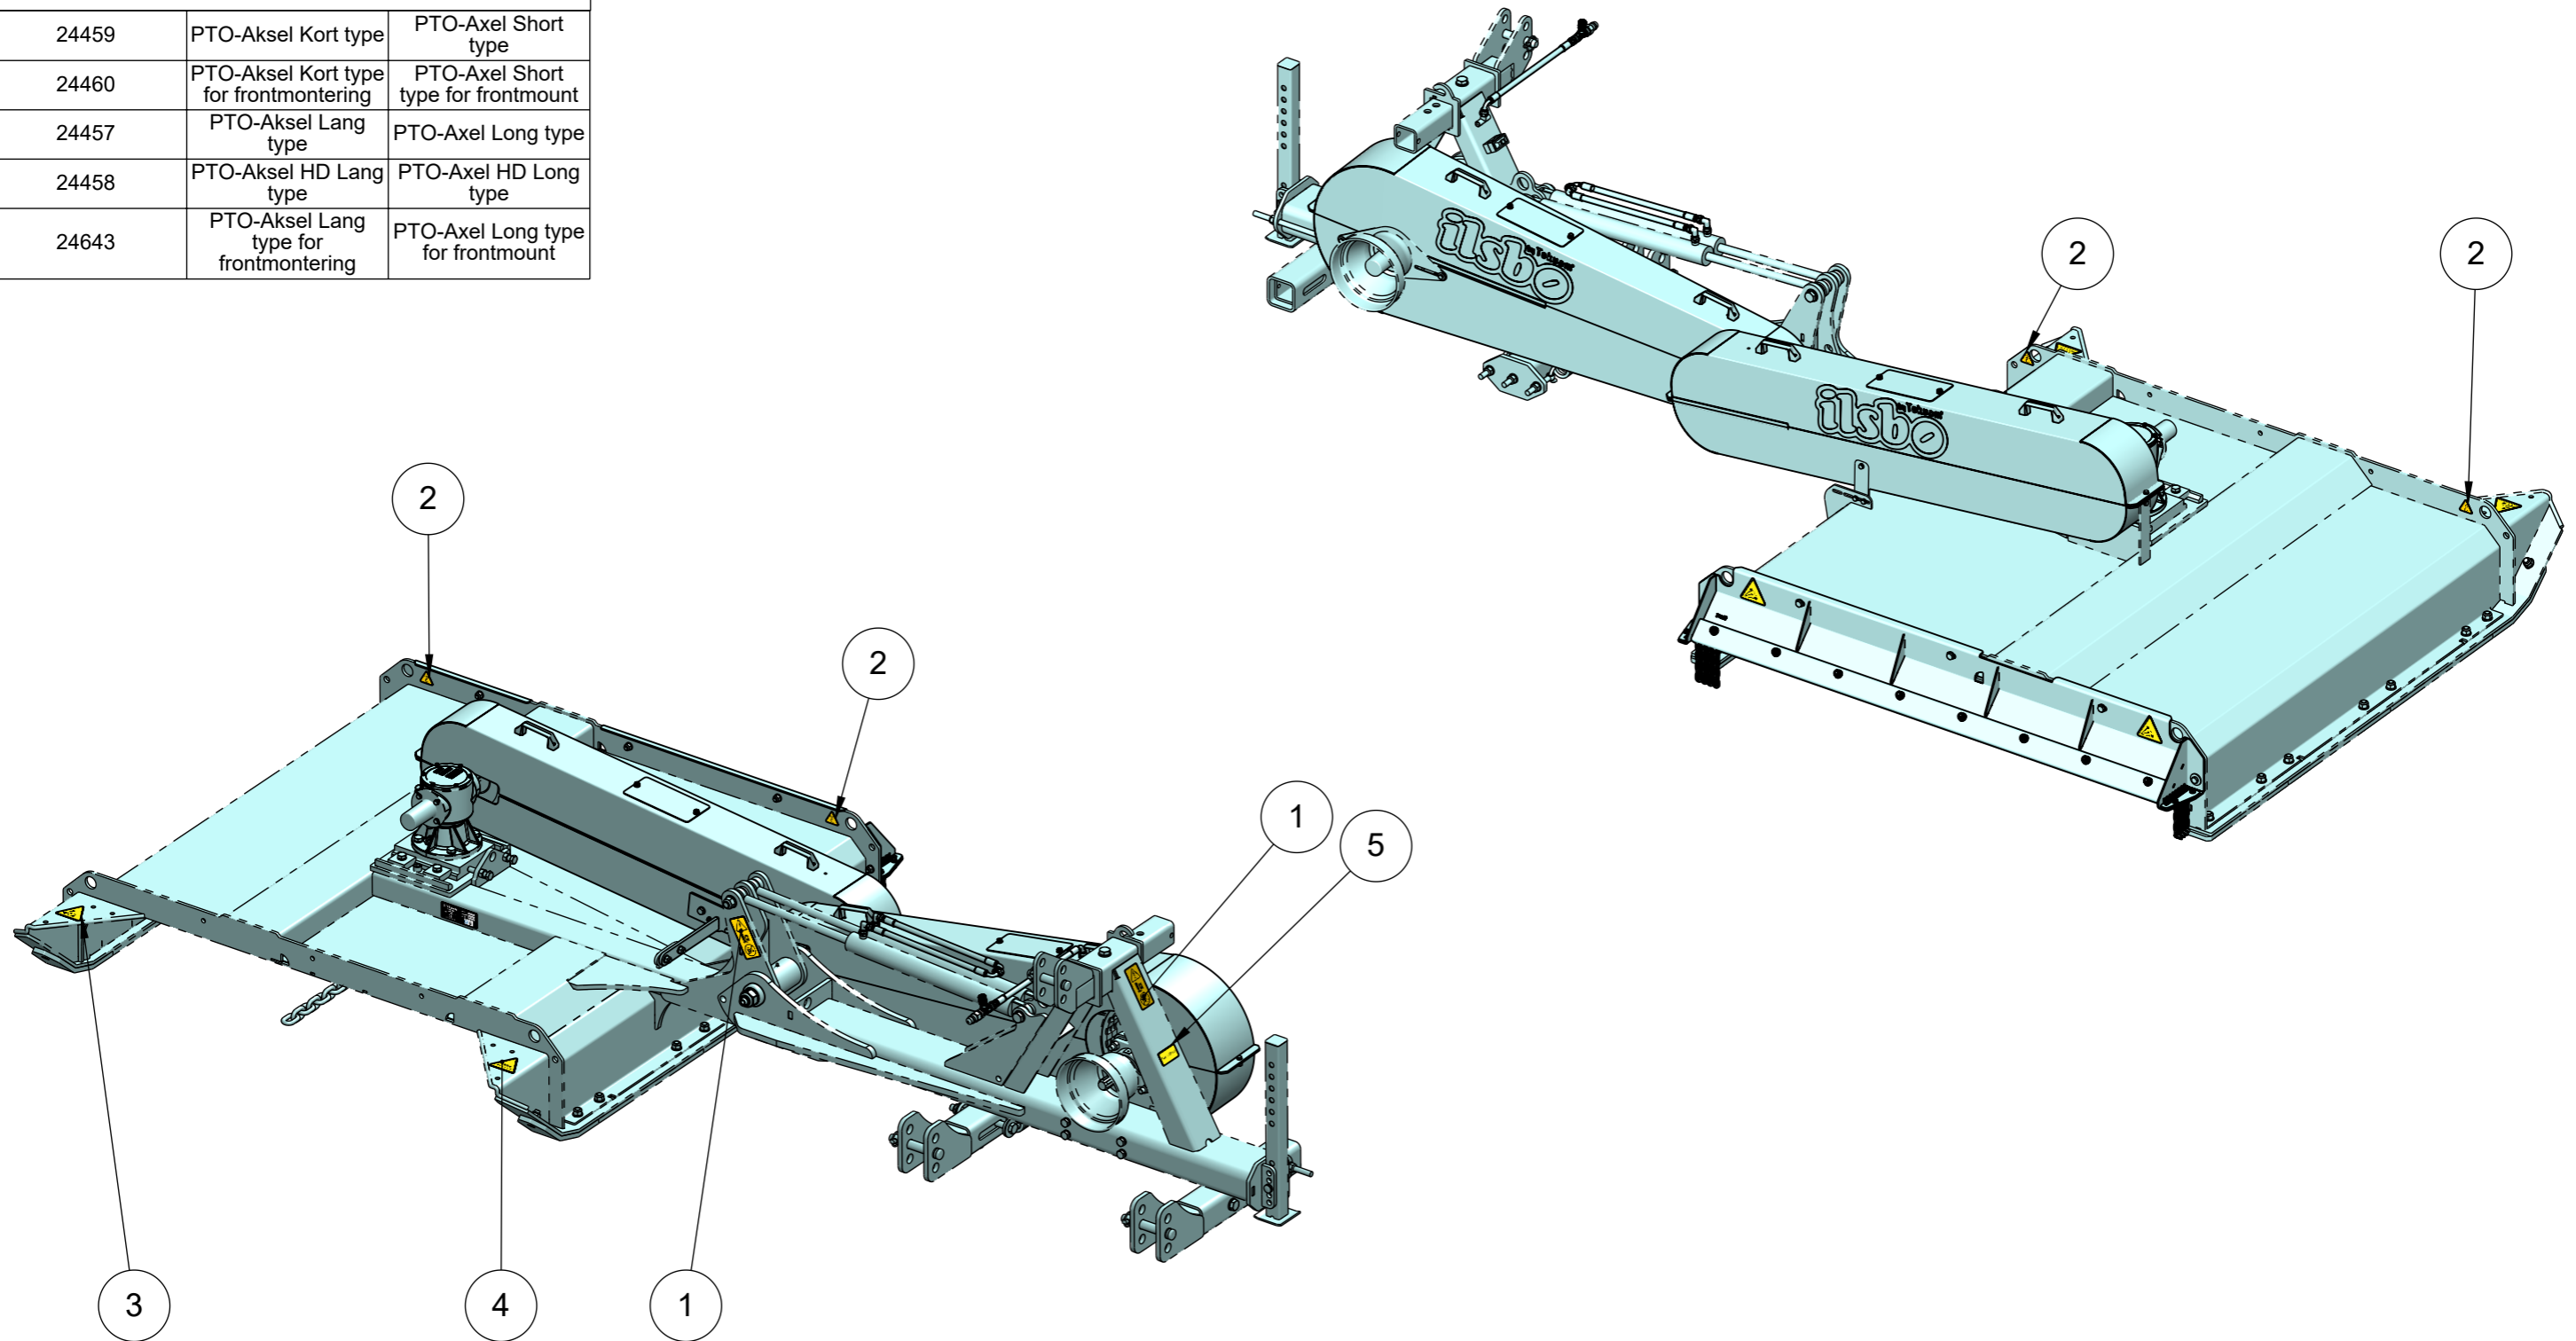

PTO-aksler/ PTO-axels		
24459	PTO-Aksel Kort type	PTO-Axel Short type
24460	PTO-Aksel Kort type for frontmontering	PTO-Axel Short type for frontmount
24457	PTO-Aksel Lang type	PTO-Axel Long type
24458	PTO-Aksel HD Lang type	PTO-Axel HD Long type
24643	PTO-Aksel Lang type for frontmontering	PTO-Axel Long type for frontmount

5	1	24972	Merke "Max 1000rpm"	Sticker "Max 1000rpm"
4	1	24971	Merke "Advarsel - 50m"	Sticker "warning - 50m"
3	1	24970	Merke "Advarsel - Sprutfare"	Sticker "warning - splash hazard"
2	4	23428	Merke "Løftepunkt"	Sticker "Lifting point"
1	2	20023	Merke "Advarsel - Klemfare føtter"	Warning label
Pos.	Qty.	Art.no.	Description	EngDescription