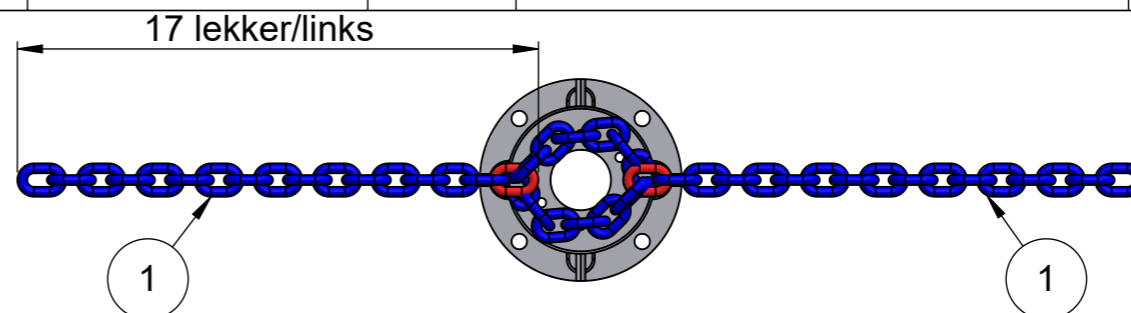

M160PC 13mm

Festelekk: 17 reservelekker: 9
Fastening link: 17 spare links: 9

-	-	25587	Kjetting 13mm 10 meter	Chain 13mm 10 meter
1	2	24730	Kjetting 13mm 26 lekker (1m)	Chain 13mm 26 links (1m)
Pos.	Qty.	Art.no.	Description	EngDescription