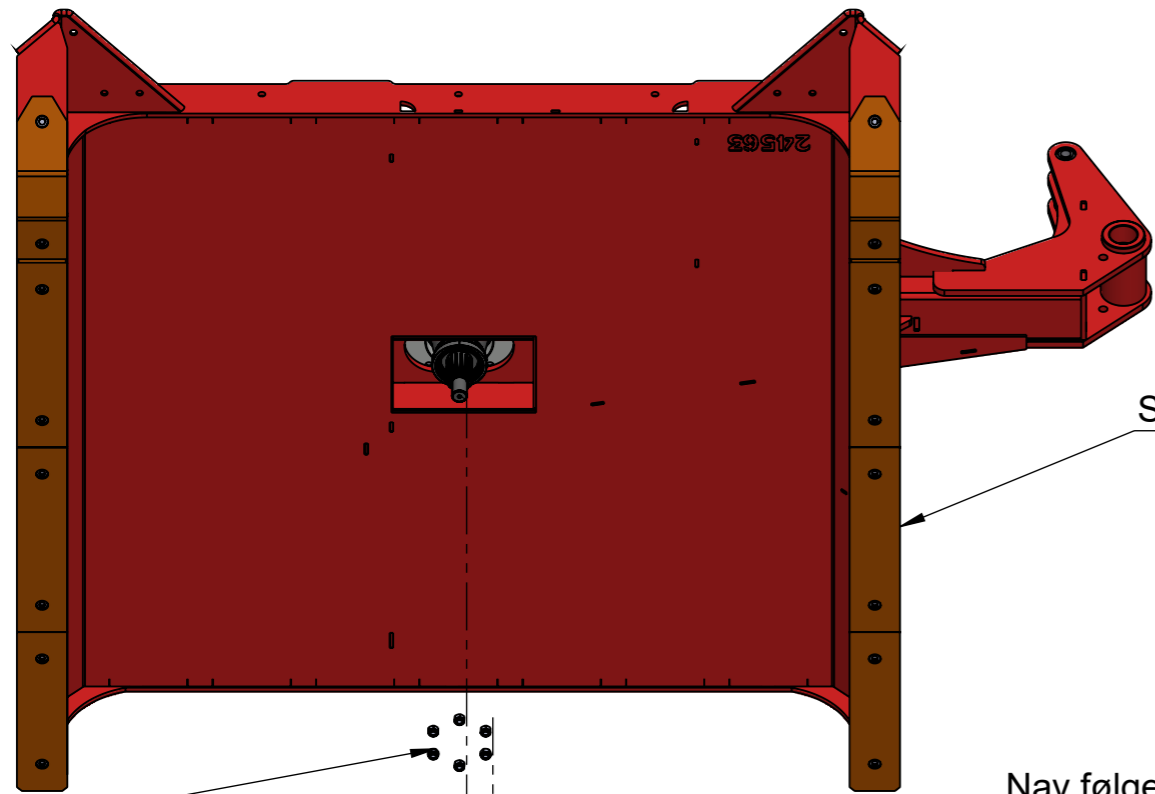

Side 2/ Page 2