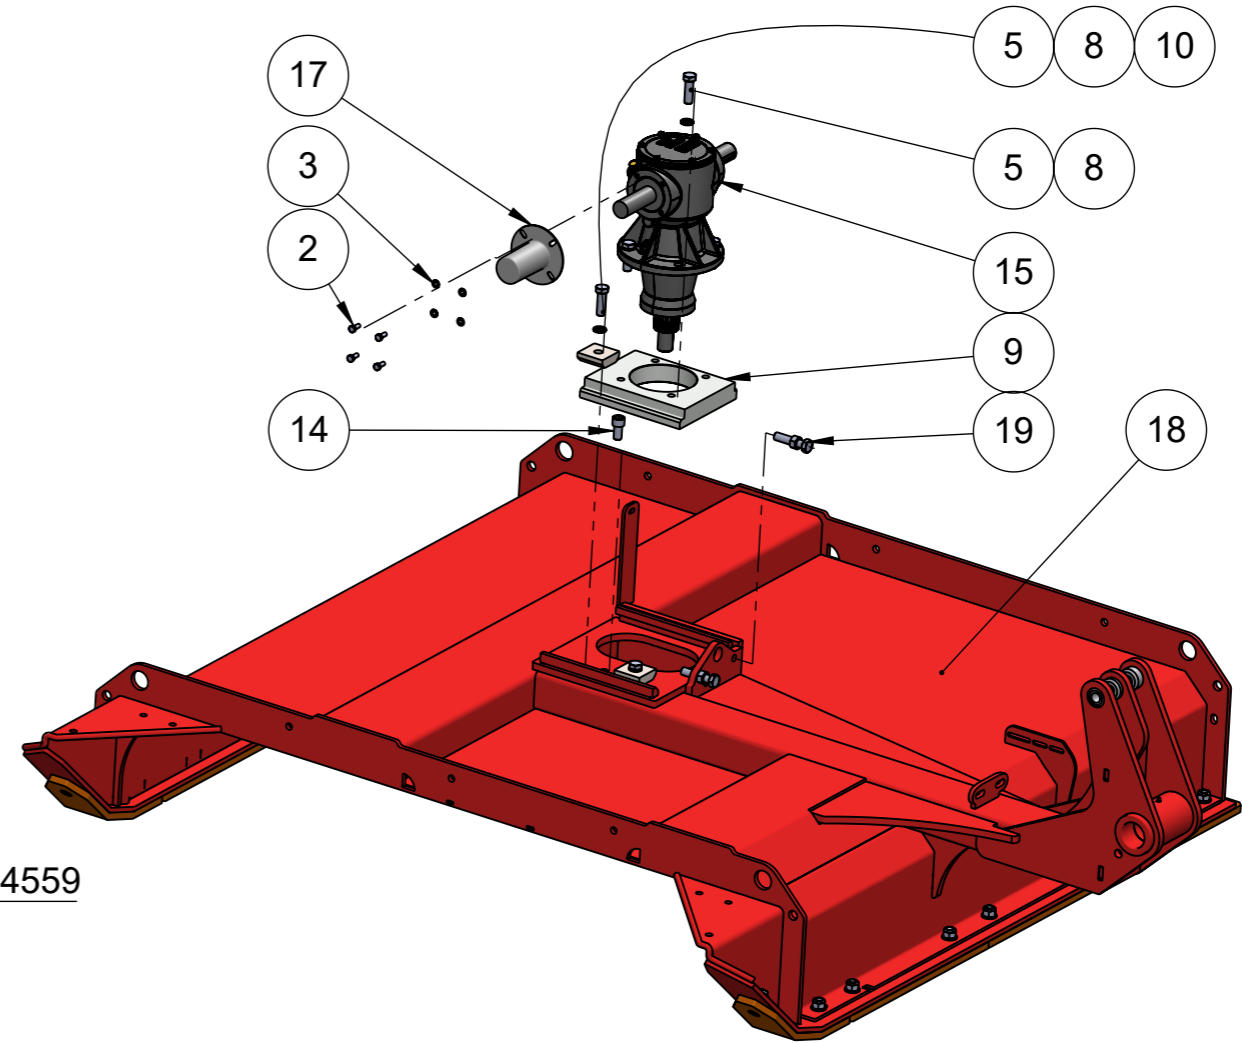

Nav følger med girkasse 24559