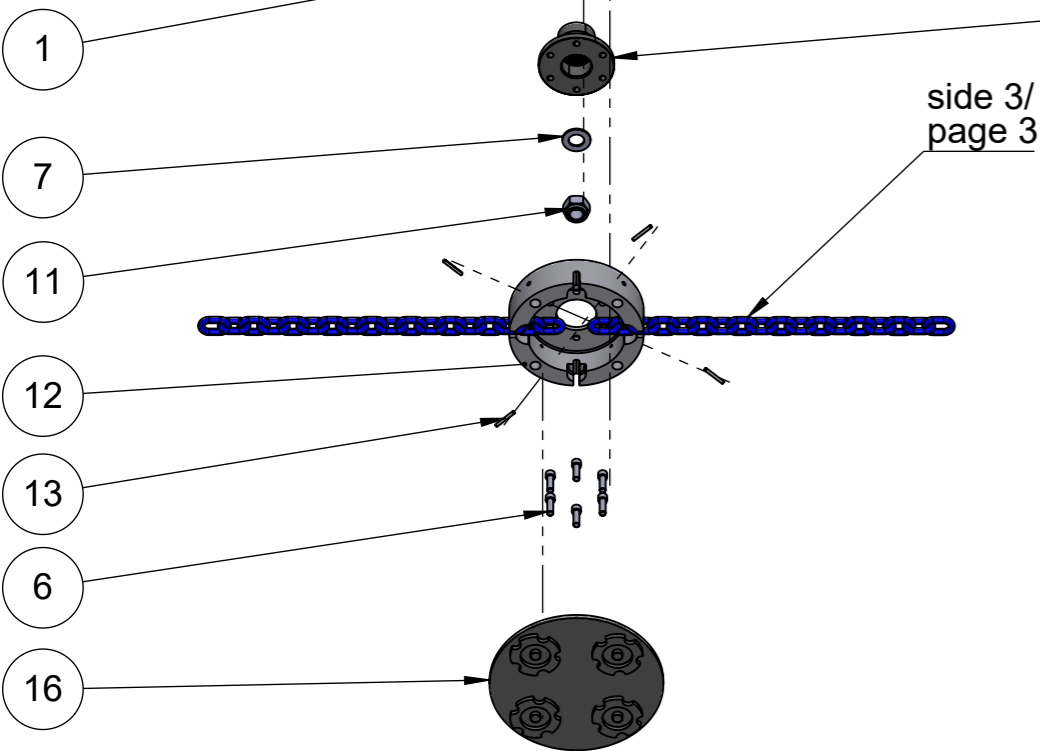

side 3/
page 3

19	2	25693	Slipt strammeskruer	Grinded tightening screw
18	1	24578	Panne M160PC	Pan M160PC
17	1	24570	PTO beskyttelse 3050	PTO guard 3050
16	1	24560	Kjettinglokk Pro	Chain Guard Pro
15	1	24559	Girkasse 3050 2x Rett Ø35 KW+Spline med Nav	Gear box 3050 2x straight Ø35 KW+Spline with hub
14	1	24492	Innv.6-kantskrue M16X30	Socket screw M16X30
13	4	24490	Spennstift 6x50	Spring pin 6x50
12	1	24486	Kjettingfeste	Chain attachment
11	1	24442	Låsemutter M30x2	Lock nut M30x2
10	2	24434	Spennbrikke	Fastening brick
9	1	24433	Girkassebrakett	Gear box bracket
8	6	19970	Nordlockskive M16	Nordlock washer M16
7	1	17953	Underlagsskiver M30	Washer M30
6	6	16278	Innv.6-kantskrue M12x40 El.sink	Socket screw M12x40
5	6	10827	Sekskantskrue M16x50 helgjenget	Hex screw M16x50 full threaded
4	2	10779	Mutter M16	Nut M16
3	4	10293	Underlagsskiver M8	Washer M8
2	4	10204	Sekskantskrue M8x20 helgjenget	Hex screw M8x20 full threaded
1	6	10032	Låsemutter M12	Lock nut M12
Pos.	Qty.	Art.no.	Description	EngDescription