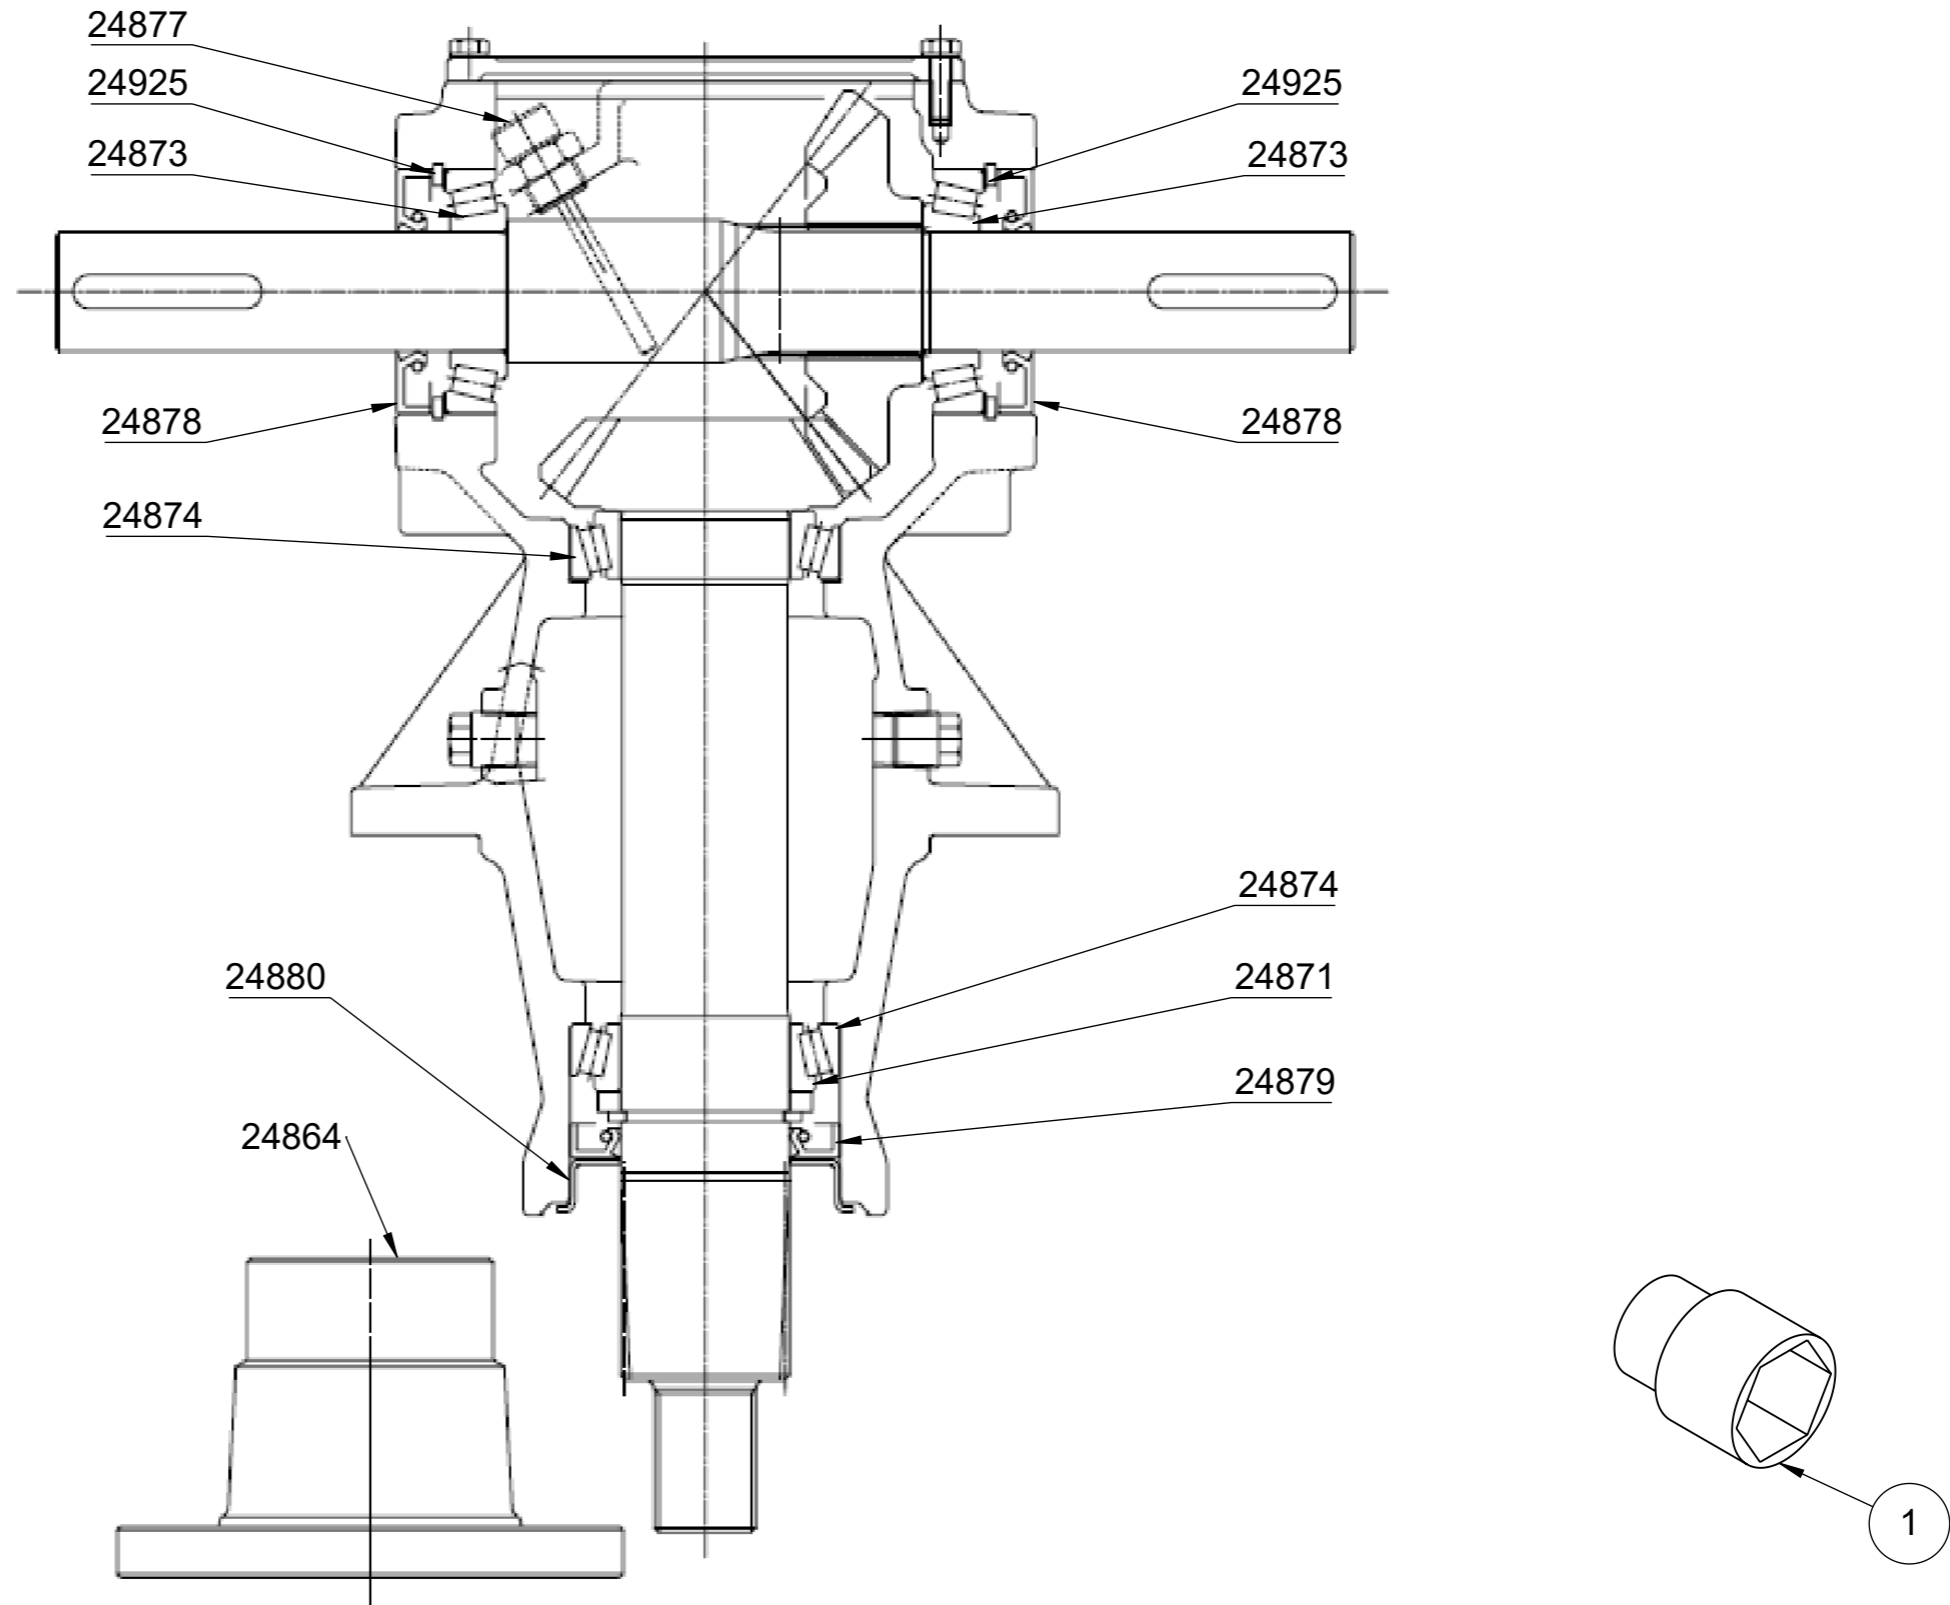

1	1	24899	Pipe til 24864 maskinert	Socket for 24864 machined
Pos.	Qty.	Art.no.	Description	EngDescription