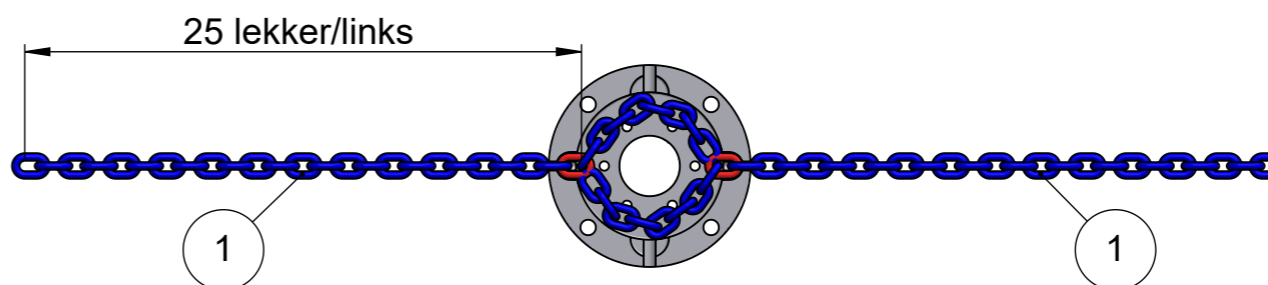

M174PC 10mm

Festelekk: 25 reservelekker: 9
Fastening link: 25 spare links: 9

1	2	24765	Kjetting 10mm 34 lekker (1m)	Chain 10mm 34 links (1m)
Pos.	Qty.	Art.no.	Description	EngDescription