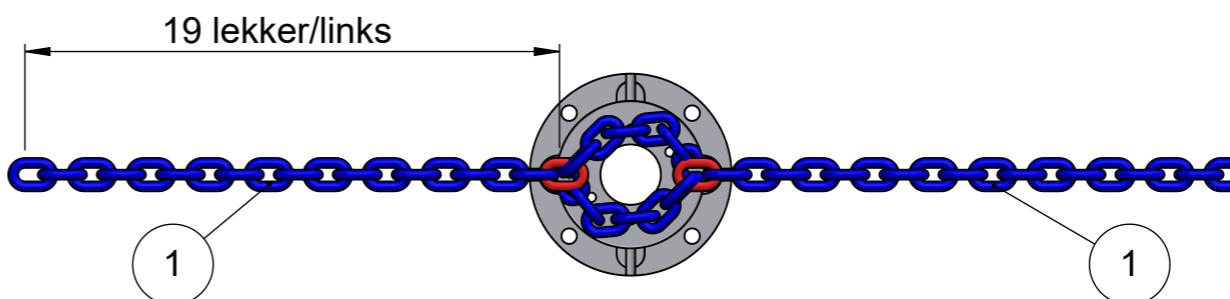

M174PC 13mm

Festelekk: 19 reservelekker: 7
Fastening link: 19 spare links: 7

-	-	25587	Kjetting 10meter	Chain 13mm 10 meter
1	2	24730	Kjetting 13mm 26 lekker (1m)	Chain 13mm 26 links (1m)
Pos.	Qty.	Art.no.	Description	EngDescription