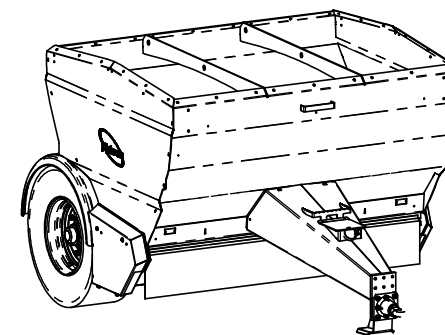

Pos.	Art.no.	Beskrivelse	Description
1	18756	Skvettlapp m/vulst 233x35cm	Mud flap with bulb 233x35cm
2	18757	Festelist for skvettlapp (18756)	Clamp list for mud flap (18756)
3	16356	Låseskrue M6X20	Carriage screw M6X20
4	10292	Låsemutter M6	Lock nut M6