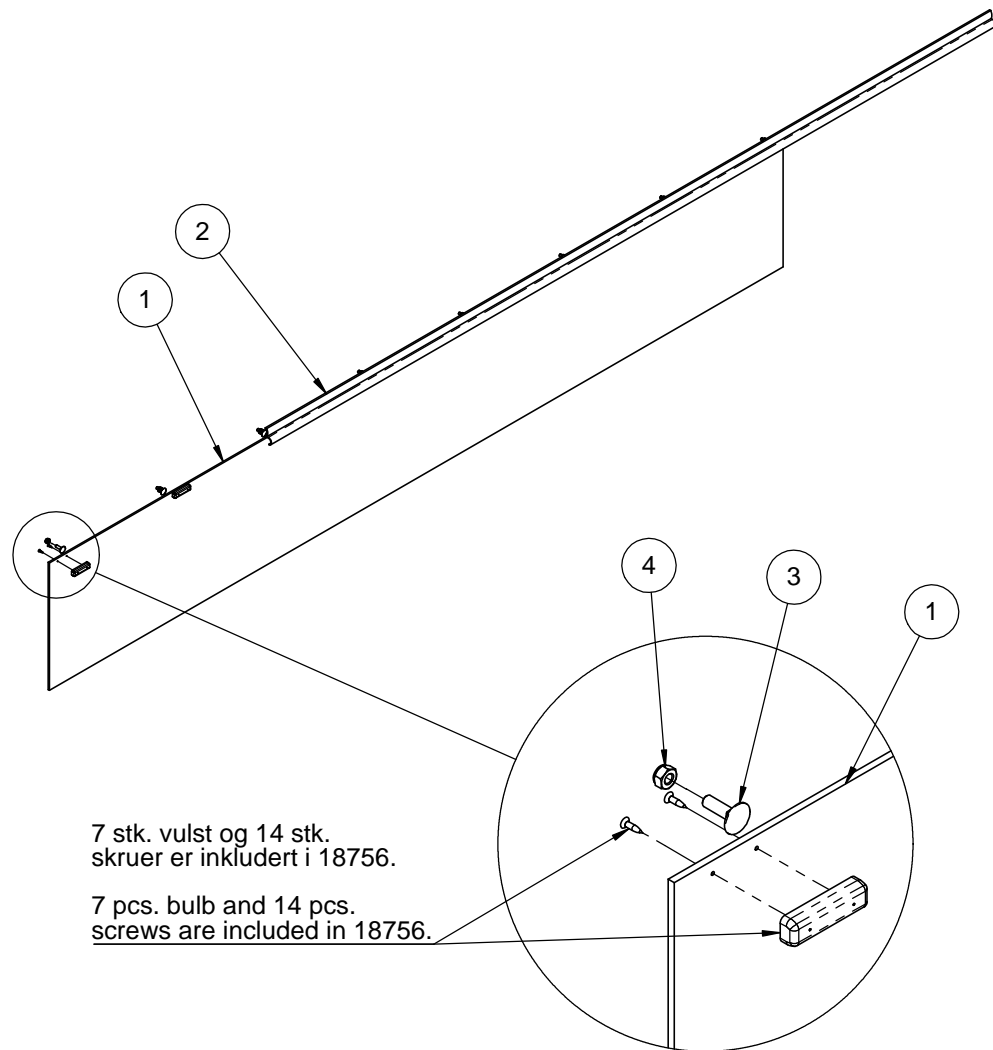

-Pay attention to width, height and weight when additional equipment is attached, this can change handling and visibility!

Maintainance

Wash.

Deleliste/Parts list

Art.nr/no 18758

7 stk. vulst og 14 stk.
 skruer er inkludert i 18756.