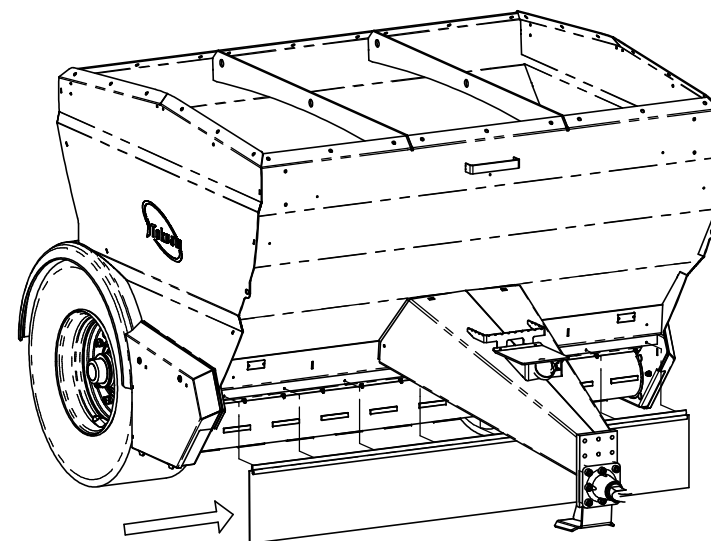

Pos.	Art.no.	Beskrivelse	Description
1	18756	Skvettlapp m/vulst 233x35cm	Mud flap with bulb 233x35cm
2	18757	Festelist for skvettlapp (18756)	Clamp list for mud flap (18756)
3	16356	Låseskrue M6X20	Carriage screw M6X20
4	10292	Låsemutter M6	Lock nut M6