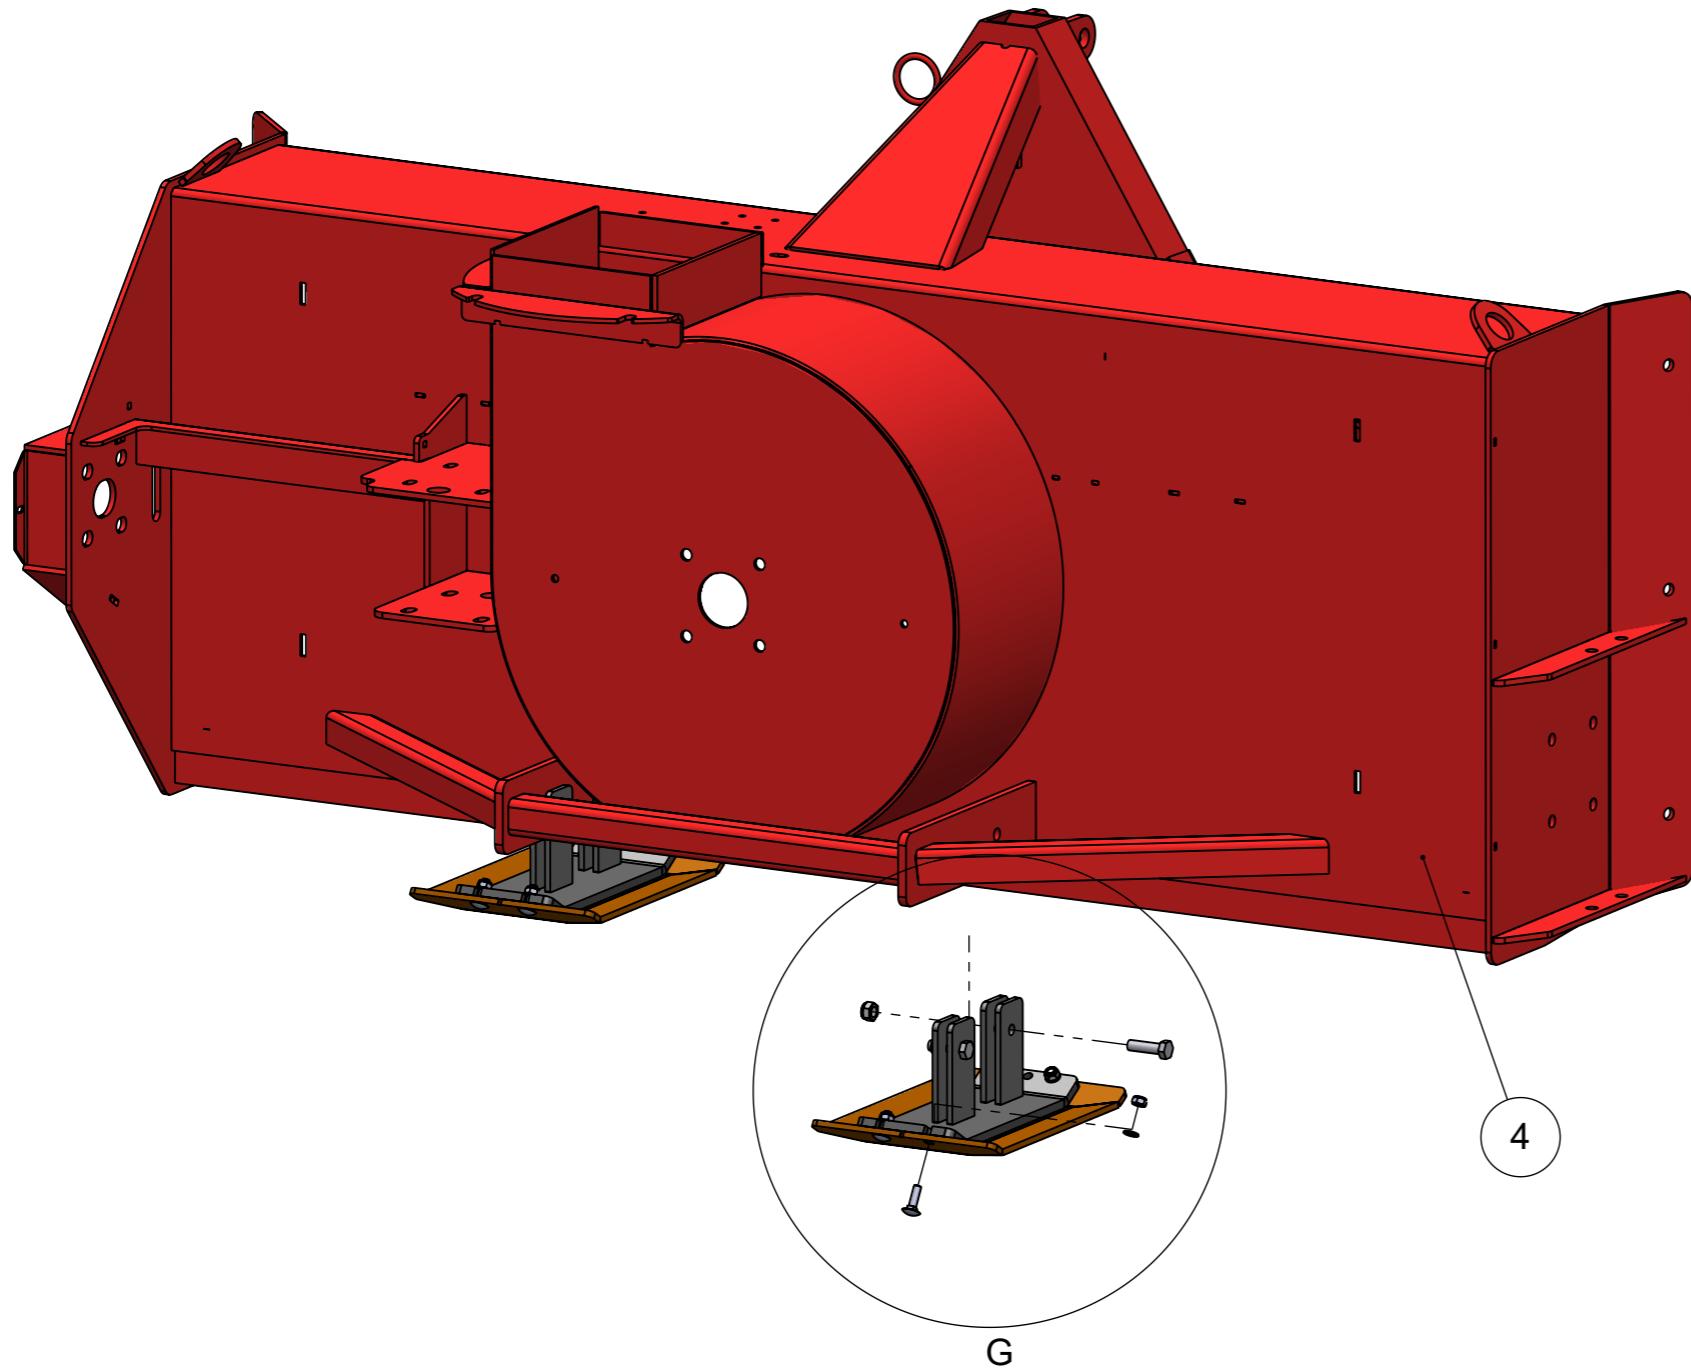

7	8	15121	Låseskrue M10X35	Carriage screw M10X35
6	8	11926	Underlagsskiver M10	Washer M10
5	2	10955	Ski 220THS	Skid 220THS
4	1	10954	Skrog lakkert	Chassis
3	4	10222	Låsemutter M14	Lock nut M14
2	4	10157	Sekskantskrue M14x50 helgjenget	Hex screw M14x50 full-threaded
1	8	10077	Låsemutter M10	Lock nut M10
Pos.	Qty.	Art.no.	Description	EngDescription