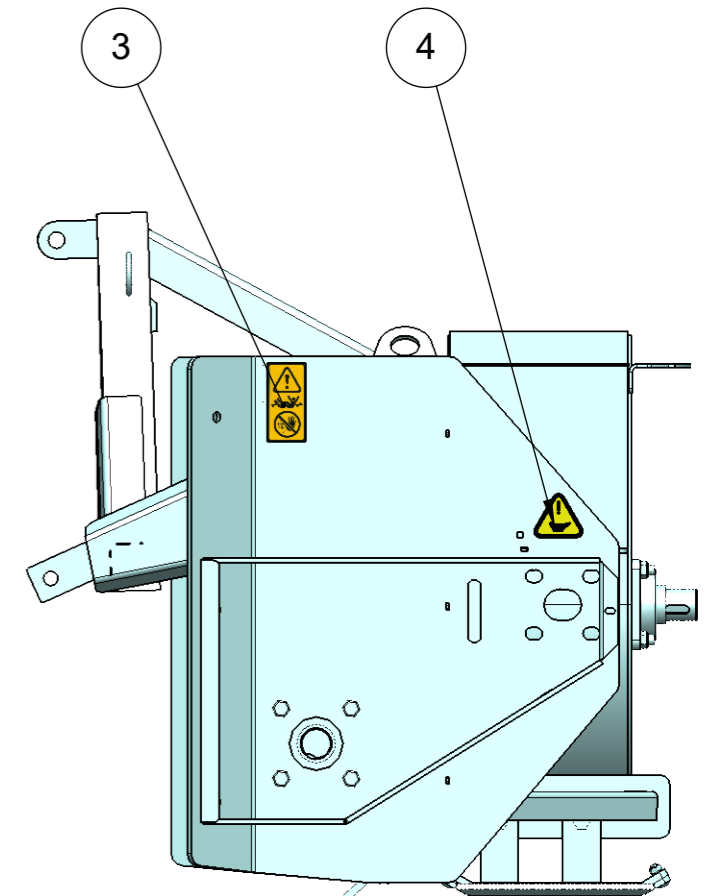

# Deleliste/ Parts list

Art.nr/no 10231  
 220THS Snøfreser/ 220ths Snowblower

Navn/name	Art.nr/no	CE nr/no
220THS Snøfreser / 220THS Snowblower	10231	CE 2523011-

Pos.	Qty.	Art.no.	Beskrivelse	Description
1	2	14124	Slitelask til ski 240THS/241Flex	Wear plate for slide shoes
2	1	15595	Isskjær 220 220H(Pro) 220THS Proff, umontert	Ice blade 220TH/220H/220Hpro/220THSpro
3	1	15596	Perforert skjær 220 220H(Pro) 220TH, umontert	Perforated wear blade 220, 220THS, 220H/H Pro
4	1	22146	Slitestål sett 220 fresere	Wear blade set 220 snow blowers