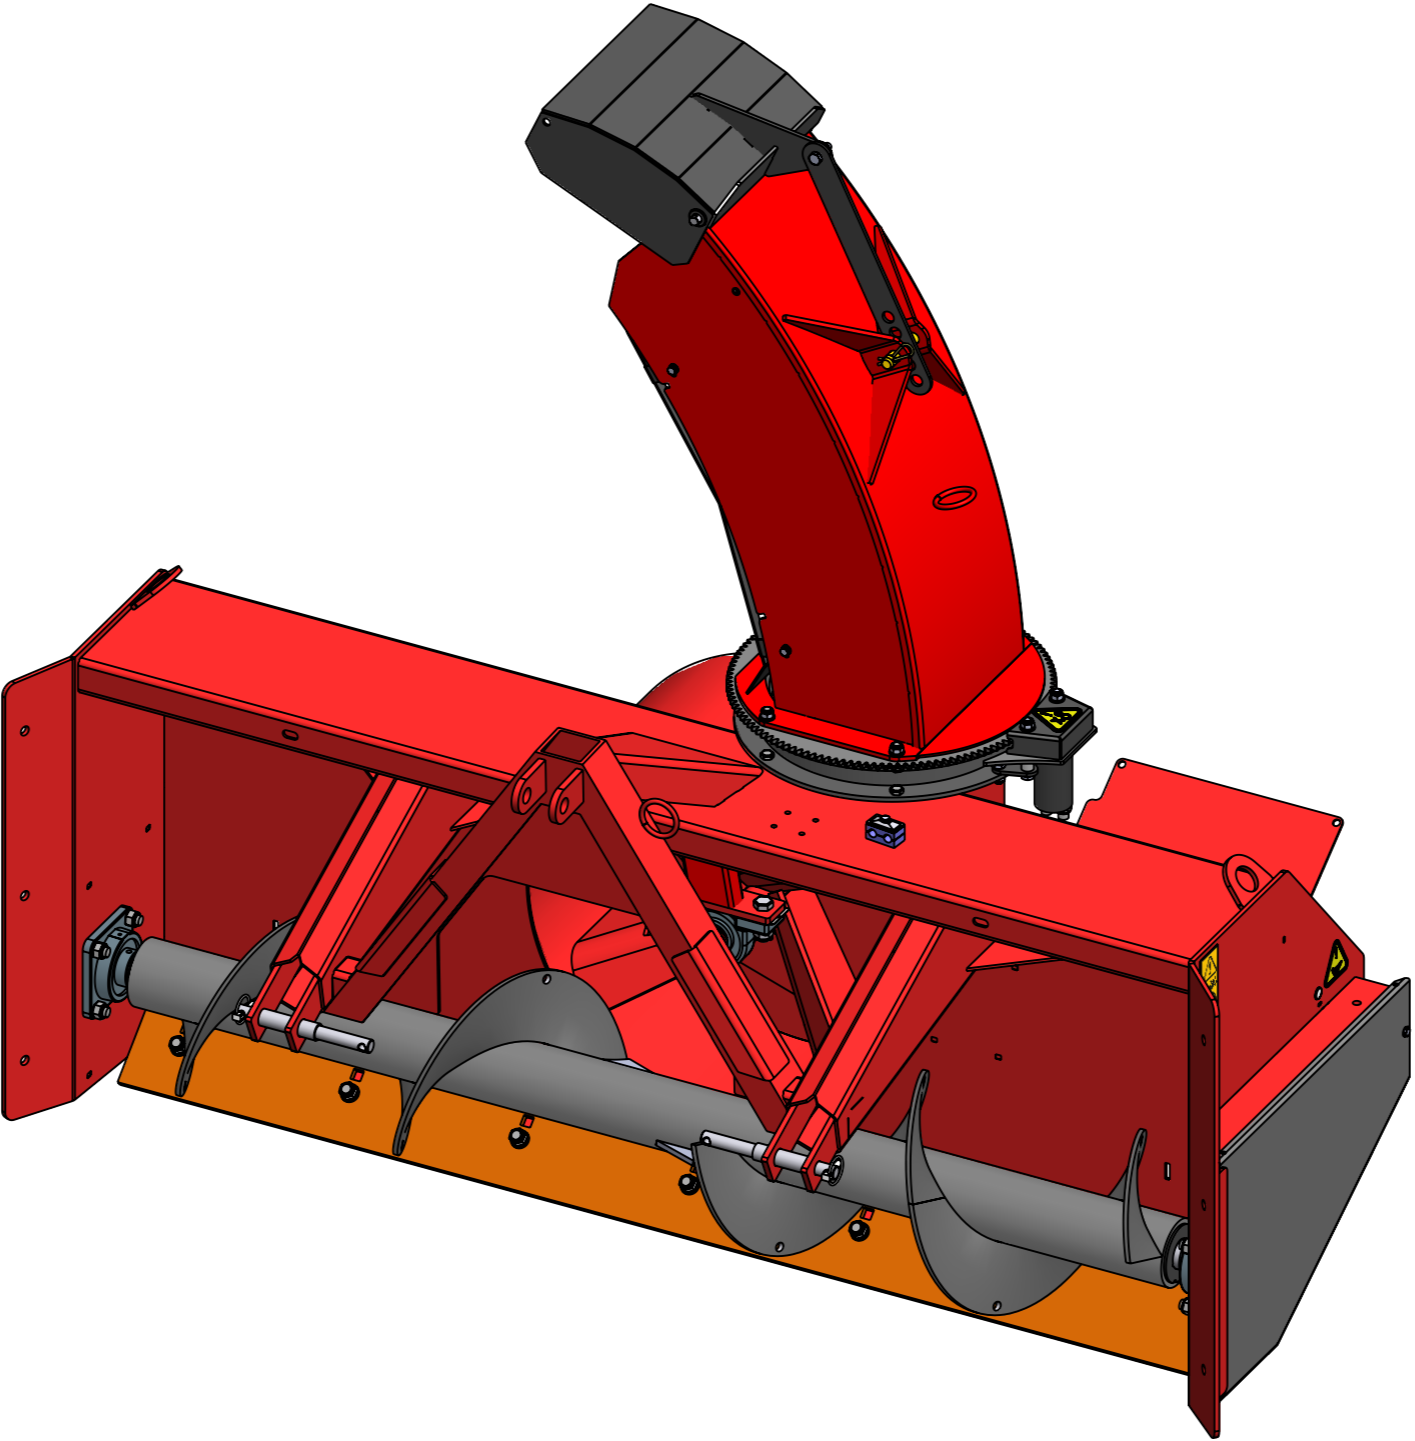

# Deleliste/ Parts list

Art.nr/no 10231  
 220THS Snøfreser/ 220ths Snowblower

Navn/name	Art.nr/no	CE nr/no
220THS Snøfreser / 220THS Snowblower	10231	CE 2523011-

Pos.	Qty.	Art.no.	Beskrivelse	Description
1	2	14124	Slitelask til ski 240THS/241Flex	Wear plate for slide shoes
2	1	15595	Isskjær 220 220H(Pro) 220THS Proff, umontert	Ice blade 220TH/220H/220Hpro/220THSpro
3	1	15596	Perforert skjær 220 220H(Pro) 220TH, umontert	Perforated wear blade 220, 220THS, 220H/H Pro
4	1	22146	Slitestål sett 220 fresere	Wear blade set 220 snow blowers