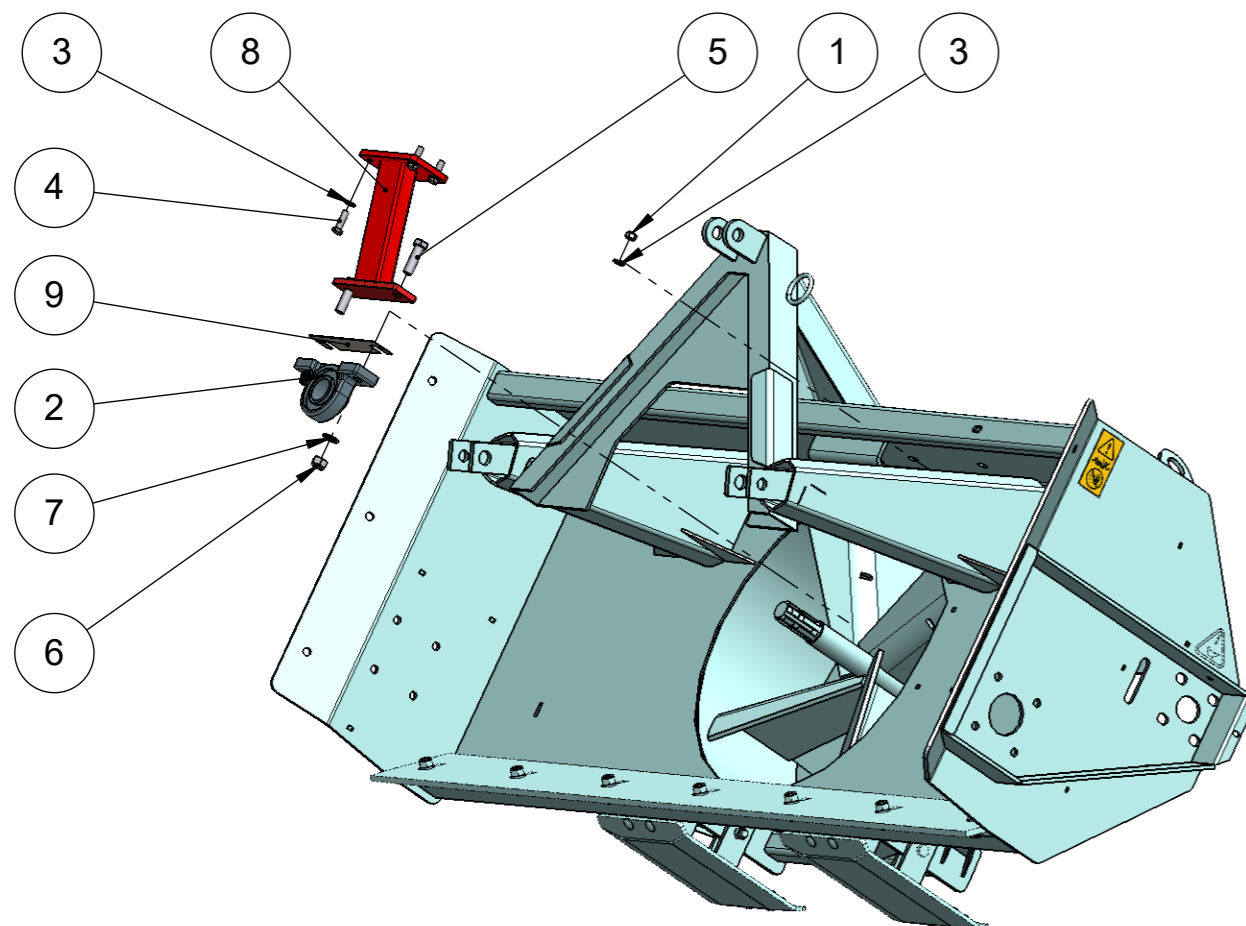

9	1	18612	Shims lager UCP 210	Shims bearing UCP 210
8	1	14320	Lagerstøtte 220THS	Bearing bracket 220THS
7	2	11008	Underlagsskive M18	Washer M18
6	2	10641	Låsemutter M18	Lock nut M18
5	2	10146	Sekskantskrue M18X60, helgjennet	Hex screw M18x60 full-threaded.
4	4	10144	Sekskantskrue M12x40 helgjennet	Hex screw M12x40 full-threaded
3	8	10133	Underlagsskiver M12	Washer M12
2	1	10120	Fotlager UCP 210	Pillow block bearing UCP 210
1	4	10032	Låsemutter M12	Lock nut M12
Pos.	Qty.	Art.no.	Description	EngDescription