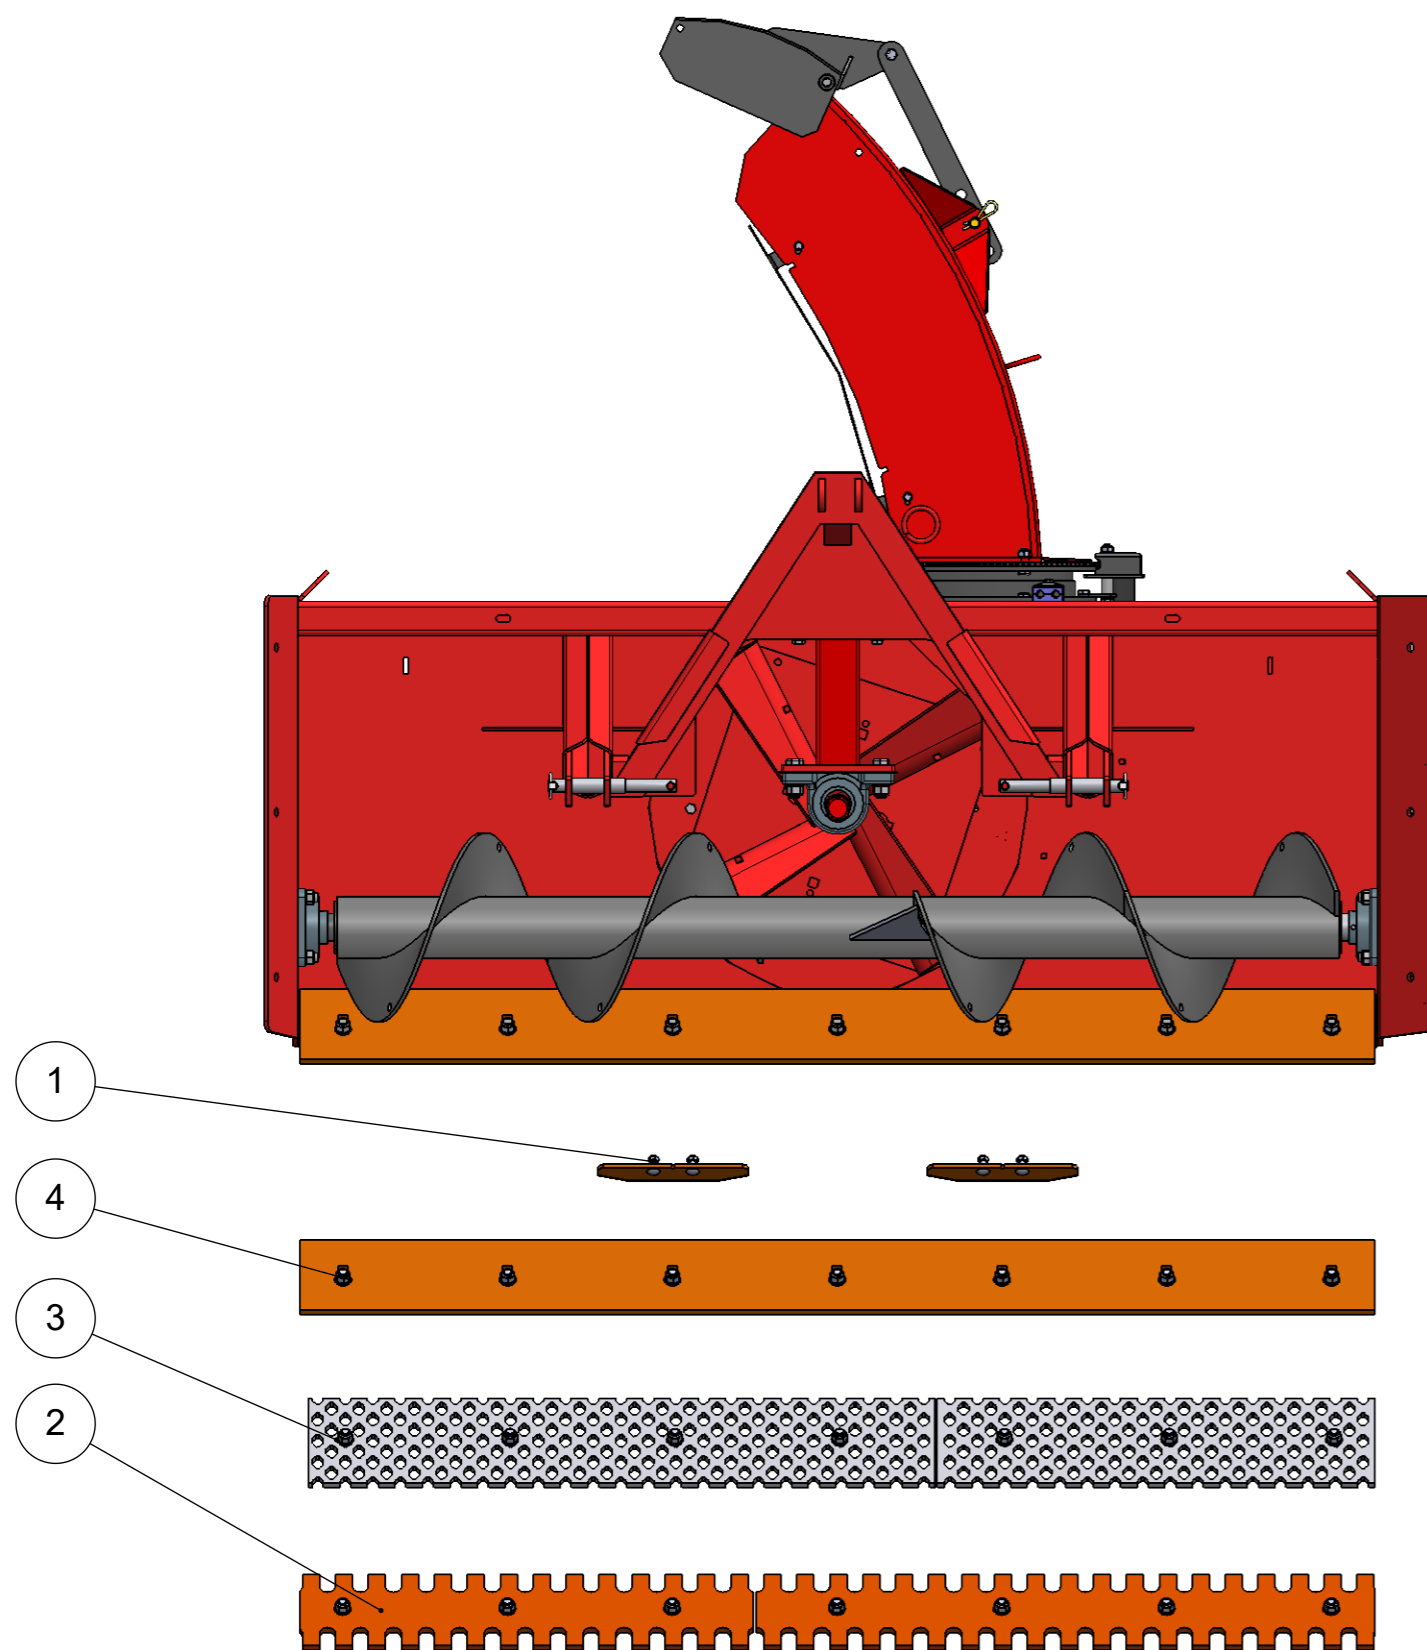

# Deleliste/ Parts list

Art.nr/no 10231  
 220THS Snøfreser/ 220ths Snowblower

Navn/name	Art.nr/no	CE nr/no
220THS Snøfreser / 220THS Snowblower	10231	CE 2523011-

Pos.	Qty.	Art.no.	Beskrivelse	Description
1	2	14124	Slitelask til ski 240THS/241Flex	Wear plate for slide shoes
2	1	15595	Isskjær 220 220H(Pro) 220THS Proff, umontert	Ice blade 220TH/220H/220Hpro/220THSpro
3	1	15596	Perforert skjær 220 220H(Pro) 220TH, umontert	Perforated wear blade 220, 220THS, 220H/H Pro
4	1	22146	Slitestål sett 220 fresere	Wear blade set 220 snow blowers