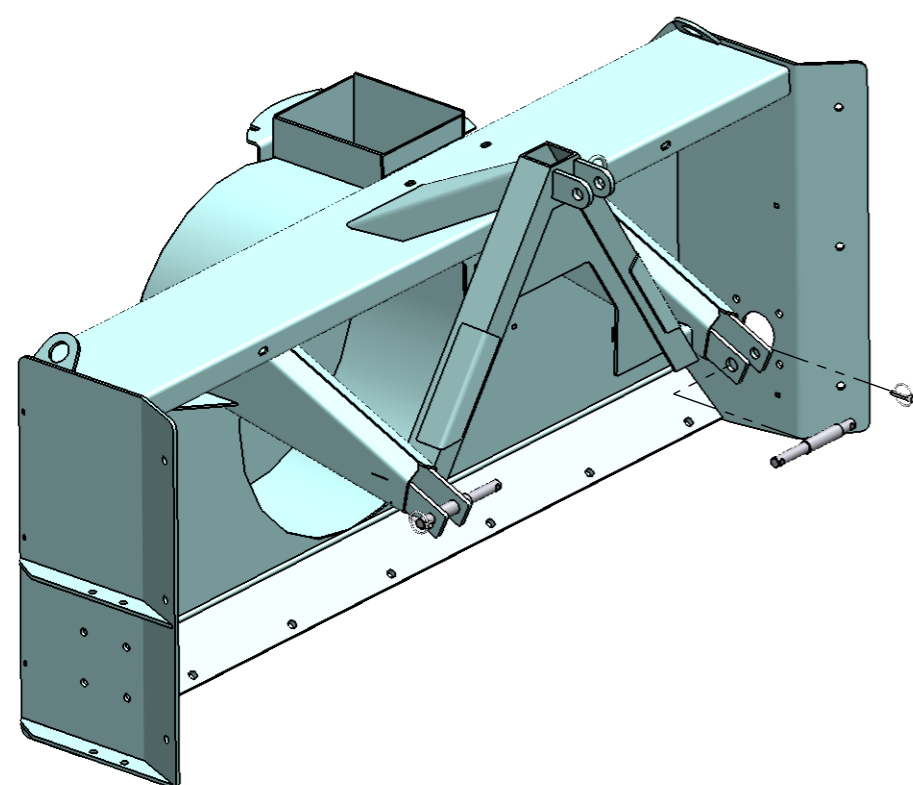

2	2	10054	Redskapsbolt, kombi kat.1/2 (Ø22/Ø28)	Lift arm pin, kat.1/2 (Ø22/Ø28)
1	2	10206	Traktor ringsplint 10 mm	Linch pin 10 mm
Pos.	Qty.	Art.no.	Description	EngDescription