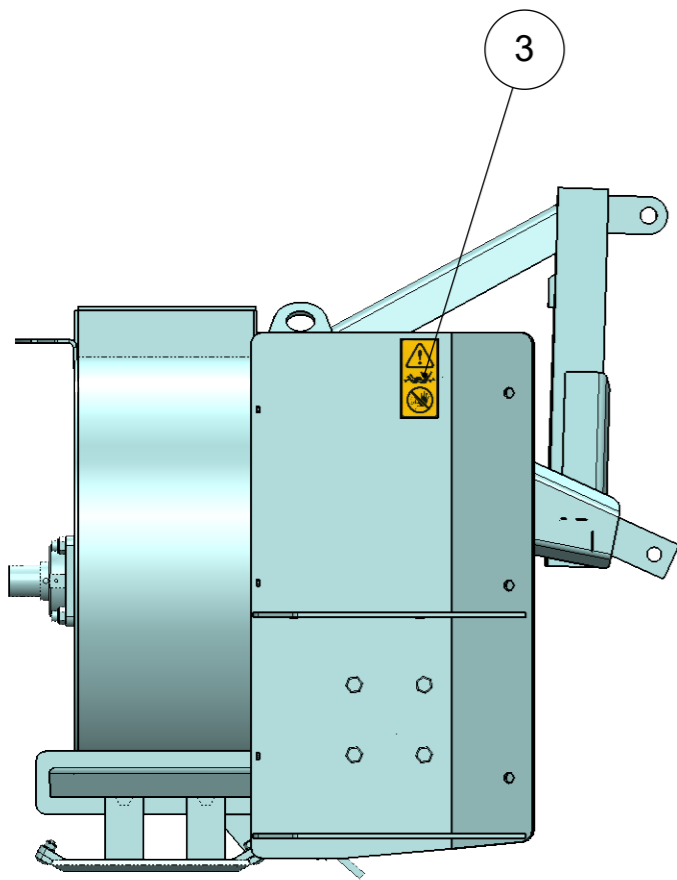

# Deleliste/ Parts list

Art.nr/no 10231  
 220THS Snøfreser/ 220ths Snowblower

Navn/name	Art.nr/no	CE nr/no
220THS Snøfreser / 220THS Snowblower	10231	CE 2523011-

Pos.	Qty.	Art.no.	Beskrivelse	Description
1	2	14124	Slitelask til ski 240THS/241Flex	Wear plate for slide shoes
2	1	15595	Isskjær 220 220H(Pro) 220THS Proff, umontert	Ice blade 220TH/220H/220Hpro/220THSpro
3	1	15596	Perforert skjær 220 220H(Pro) 220TH, umontert	Perforated wear blade 220, 220THS, 220H/H Pro
4	1	22146	Slitestål sett 220 fresere	Wear blade set 220 snow blowers