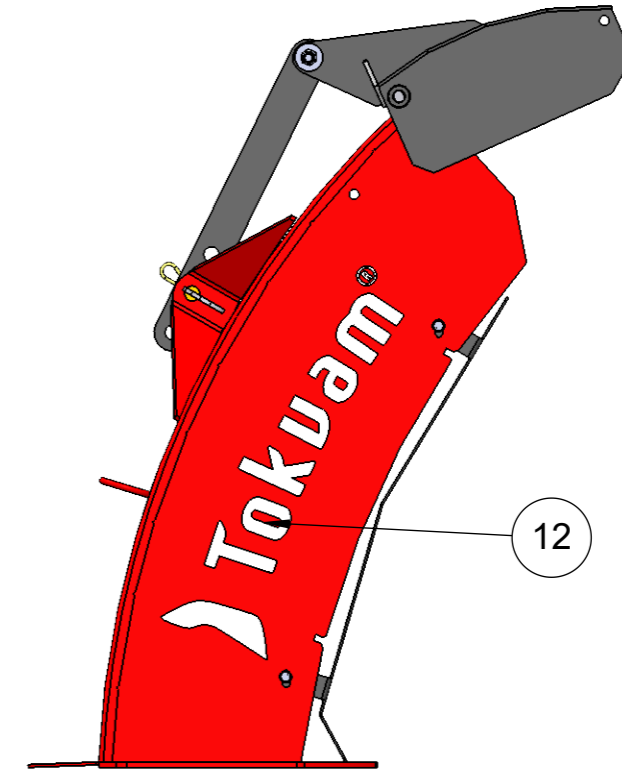

15	1	25523	Tut for 225/220/240	Chute for 225/220/240
14	1	25522	Nedbrekksklaff for tut 10025	Deflector for chute 10025
13	2	25517	Bolt for nedbrekksklaff 10025	Bolt for deflector 10025
12	1	17784	Merke "Tokvam" logo 150x540	Sticker "Tokvam" logo 150x540
11	4	15149	Sprengskive M8	Springwasher M8
10	1	14264	Tutbeskytteles 210/225/220/240	Safety cover chute
9	1	13841	Underlagsskive M12 stor utv	Washer M12 big outside
8	1	12935	Foring Ø20x10mm	Bushing Ø 20x10mm
7	4	12310	Sekskantskrue M8x25 helgjenget	Hex screw M8x25 full threaded
6	1	10981	Stag for nedbrekksklaff	Link for deflector adjustment
5	1	10977	Bolt for nedbrekk m/øre	Bolt for deflector adjustment
4	4	10293	Underlagsskiver M8	Washer M8
3	1	10144	Sekskantskrue M12x40 helgjenget	Hex screw M12x40 full threaded
2	1	10032	Låsemutter M12	Lock nut M12
1	1	10023	Fjærsplint 4x75mm	Hair pin retainer 4x75mm
Pos.	QTY.	Art.no.	Description	EngDescription