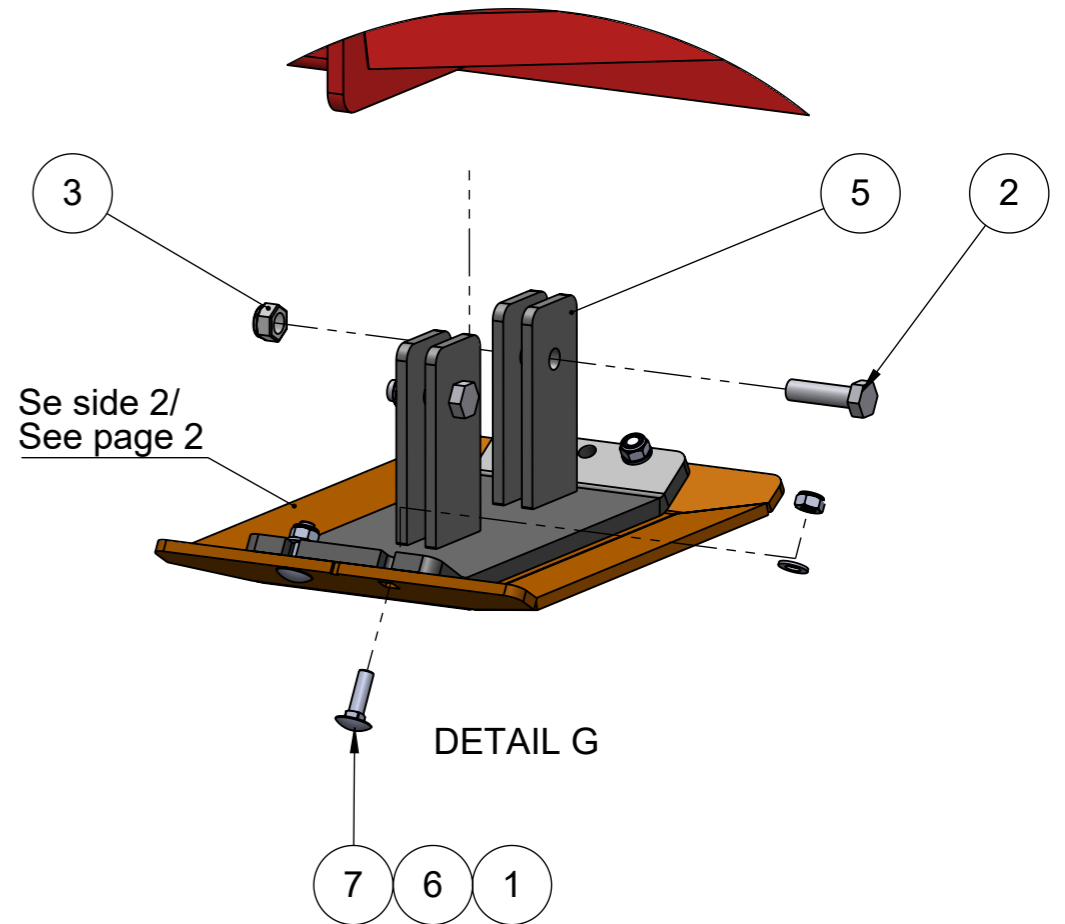

7	8	15121	Låseskrue M10X35	Carriage screw M10X35
6	8	11926	Underlagsskiver M10	Washer M10
5	2	10955	Ski 220THS	Skid 220THS
4	1	10954	Skrog lakkert	Chassis
3	4	10222	Låsemutter M14	Lock nut M14
2	4	10157	Sekskantskrue M14x50 helgjenget	Hex screw M14x50 full-threaded
1	8	10077	Låsemutter M10	Lock nut M10
Pos.	Qty.	Art.no.	Description	EngDescription