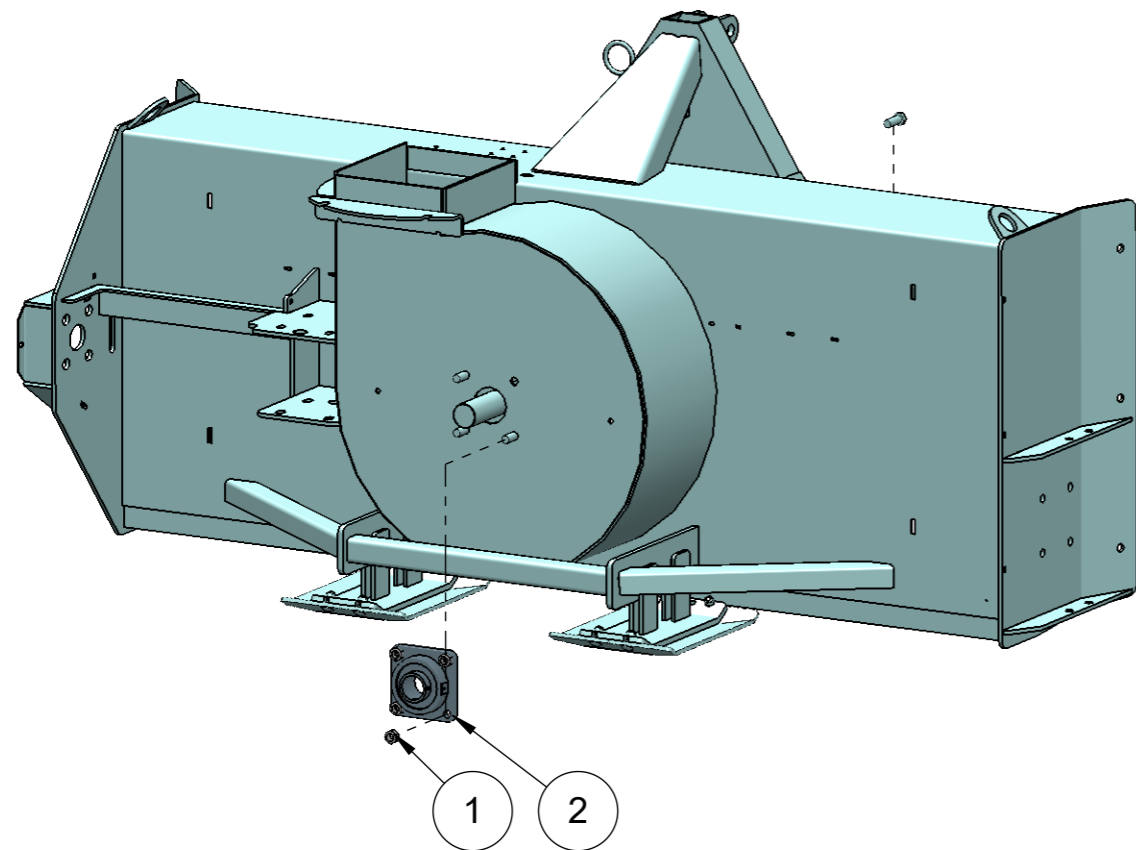

2	1	10085	Flenslager UCF 210 GGG	Flanged bearing UCF210 GGG
1	4	10043	Låsemutter M16	Lock nut M16
Pos.	Qty.	Art.no.	Description	EngDescription