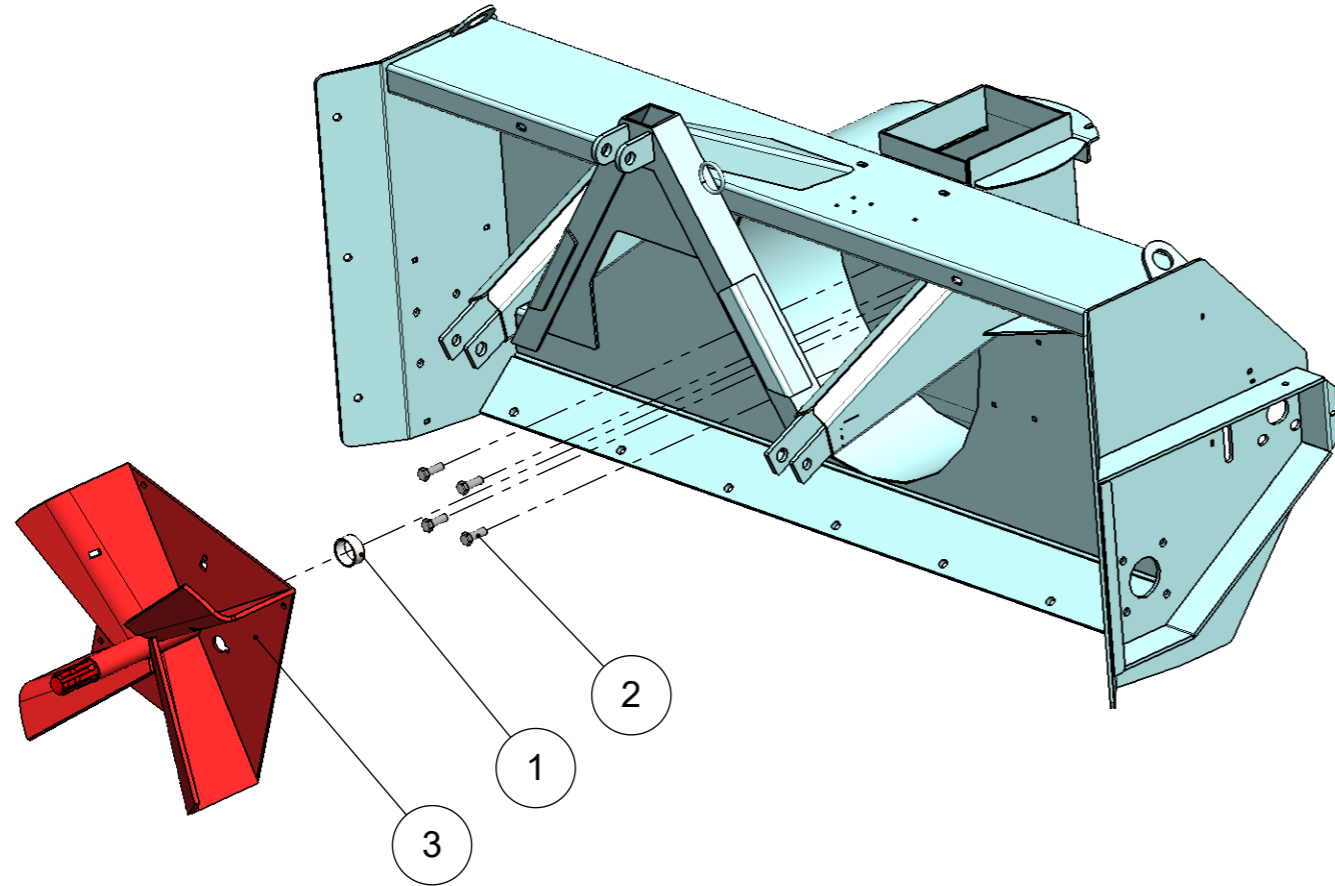

3	1	20071	Vifte 220THS	Impeller 220THS
2	4	10008	Sekskantskrue M16x45 helgjennet	Hex screw M16x45 full-threaded
1	1	17090	Avstandsring Ø60.3 L=25	Distance ring Ø60.3 L=25
Pos.	Qty.	Art.no.	Description	EngDescription