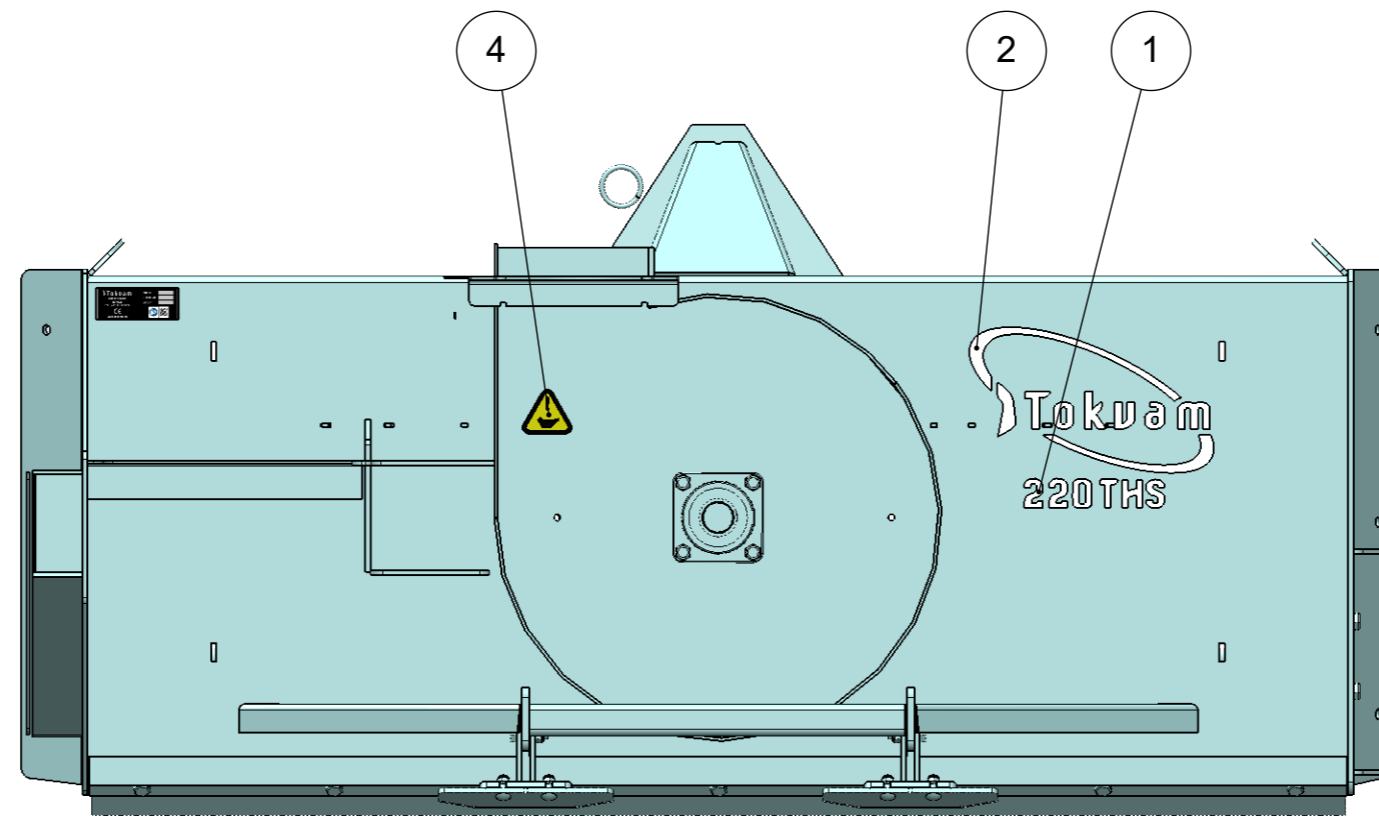

# Deleliste/ Parts list

Art.nr/no 10231  
 220THS Snøfreser/ 220ths Snowblower

Navn/name	Art.nr/no	CE nr/no
220THS Snøfreser / 220THS Snowblower	10231	CE 2523011-

Pos.	Qty.	Art.no.	Beskrivelse	Description
1	2	14124	Slitelask til ski 240THS/241Flex	Wear plate for slide shoes
2	1	15595	Isskjær 220 220H(Pro) 220THS Proff, umontert	Ice blade 220TH/220H/220Hpro/220THSpro
3	1	15596	Perforert skjær 220 220H(Pro) 220TH, umontert	Perforated wear blade 220, 220THS, 220H/H Pro
4	1	22146	Slitestål sett 220 fresere	Wear blade set 220 snow blowers