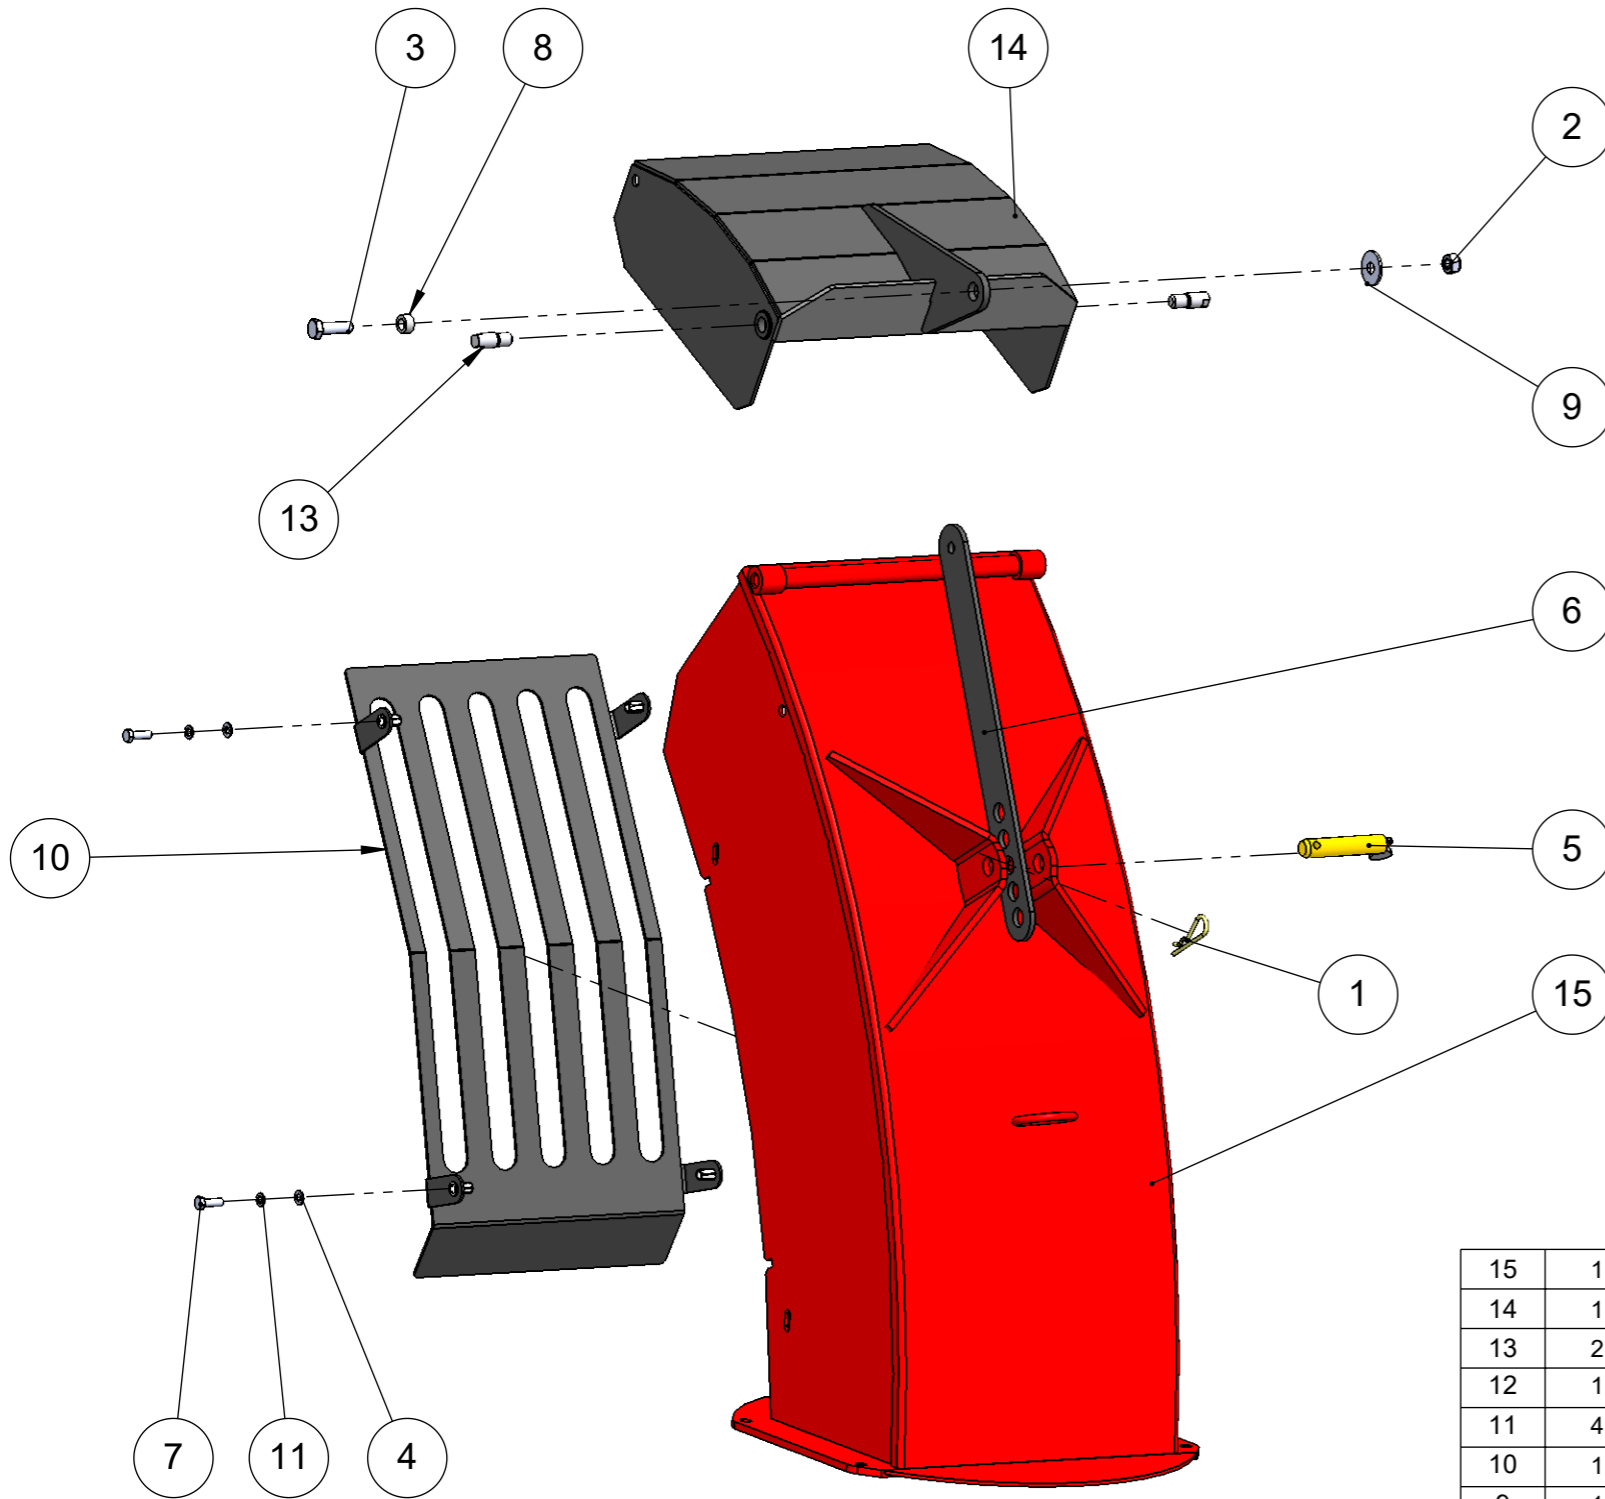

15	1	25523	Tut for 225/220/240	Chute for 225/220/240
14	1	25522	Nedbrekksklaff for tut 10025	Deflector for chute 10025
13	2	25517	Bolt for nedbrekksklaff 10025	Bolt for deflector 10025
12	1	17784	Merke "Tokvam" logo 150x540	Sticker "Tokvam" logo 150x540
11	4	15149	Sprengskive M8	Springwasher M8
10	1	14264	Tutbeskytteles 210/225/220/240	Safety cover chute
9	1	13841	Underlagsskive M12 stor utv	Washer M12 big outside
8	1	12935	Foring Ø20x10mm	Bushing Ø 20x10mm
7	4	12310	Sekskantskrue M8x25 helgjenget	Hex screw M8x25 full threaded
6	1	10981	Stag for nedbrekksklaff	Link for deflector adjustment
5	1	10977	Bolt for nedbrekk m/øre	Bolt for deflector adjustment
4	4	10293	Underlagsskiver M8	Washer M8
3	1	10144	Sekskantskrue M12x40 helgjenget	Hex screw M12x40 full threaded
2	1	10032	Låsemutter M12	Lock nut M12
1	1	10023	Fjærsplint 4x75mm	Hair pin retainer 4x75mm
Pos.	QTY.	Art.no.	Description	EngDescription