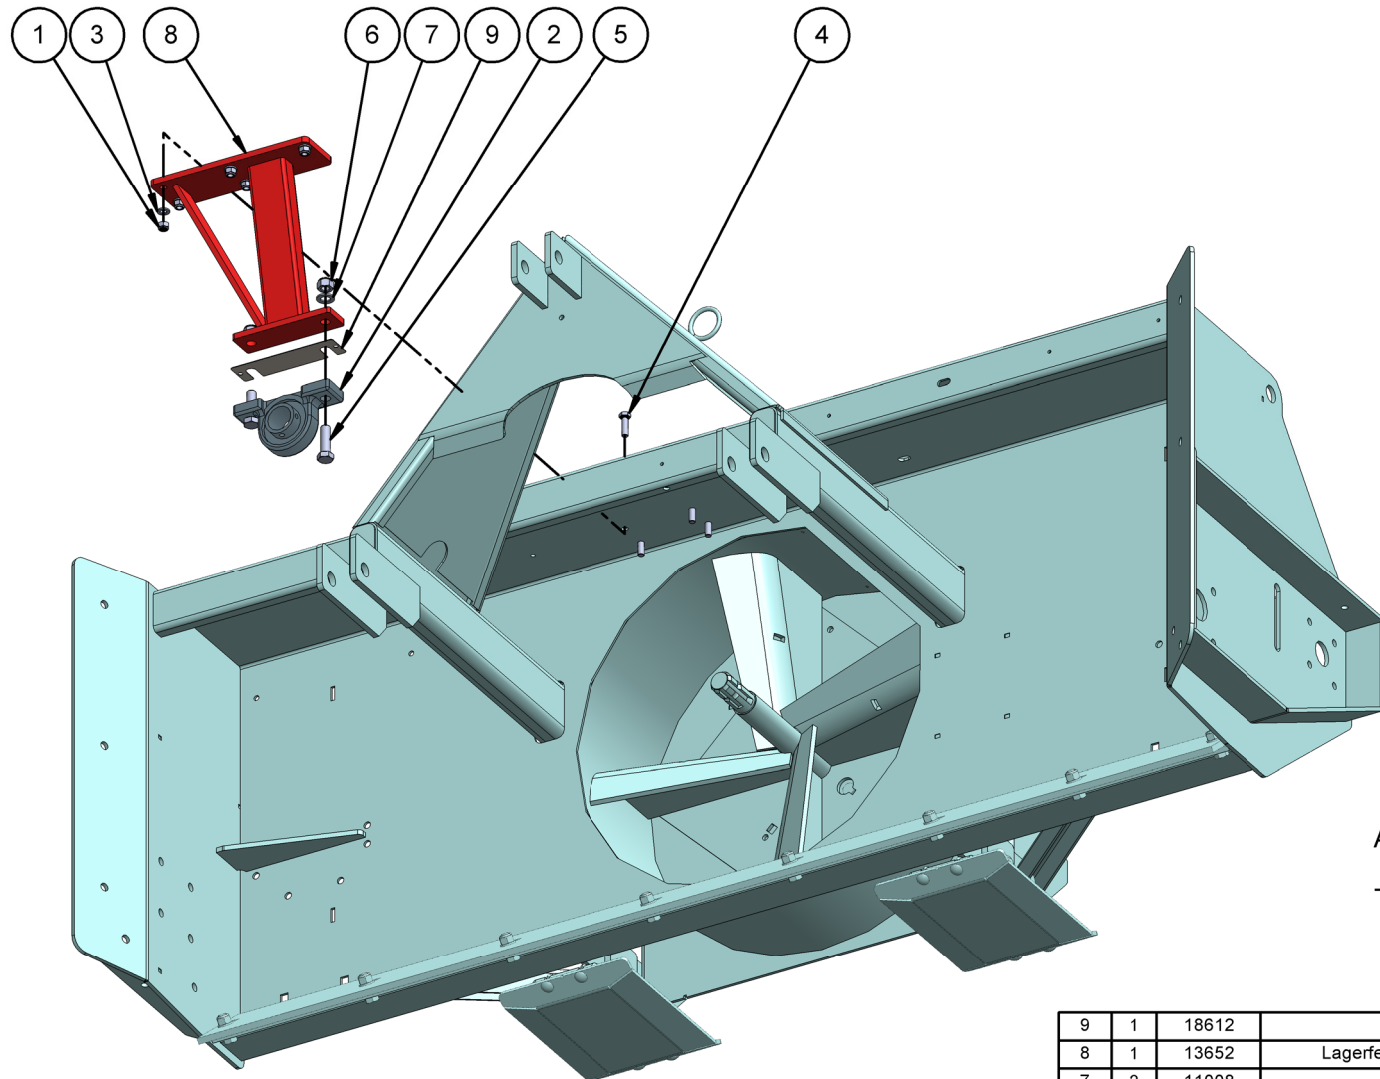

Antall pos. 9 tilpasses hver enkelt fres./

The amount of pos. 9 varies from one snow blower to another.

9	1	18612	Shims lager UCP 210	Shims bearing UCP 210
8	1	13652	Lagerfeste 240THS / 240H / 220H Pro	Bearing bracket
7	2	11008	Underlagsskiver M18	Washer M18
6	2	10641	Låsemutter M18	Lock nut M18
5	2	10146	Sekskantskrue M18X60, helgjennet	Hex screw M18X60, full threaded
4	5	10144	Sekskantskrue M12x40 helgjennet	Hex screw M12x40 full threaded
3	10	10133	Underlagsskiver M12	Washer M12
2	1	10120	Fotlager UCP 210	Pillow block bearing UCP 210
1	5	10032	Låsemutter M12	Lock nut M12
Pos.	QTY.	Art.no.	Description	EngDescription