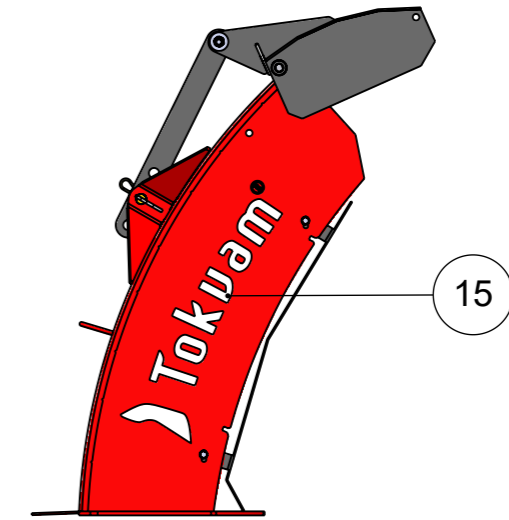

15	1	25523	Tut for 225/220/240	Chute for 225/220/240
14	1	25522	Nedbrekksklaff for tut 10025	Deflector for chute 10025
13	2	25517	Bolt for nedbrekksklaff 10025	Bolt for deflector 10025
12	1	17784	Merke "Tokvam" logo 150x540	Sticker "Tokvam" logo 150x540
11	4	15149	Sprengskive M8	Springwasher M8
10	1	14264	Tutbeskytteles 210/225/220/240	Safety cover chute
9	1	13841	Underlagsskive M12 stor utv	Washer M12 big outside
8	1	12935	Foring Ø20x10mm	Bushing Ø 20x10mm
7	4	12310	Sekskantskrue M8x25 helgjenget	Hex screw M8x25 full threaded
6	1	10981	Stag for nedbrekksklaff	Link for deflector adjustment
5	1	10977	Bolt for nedbrekk m/øre	Bolt for deflector adjustment
4	4	10293	Underlagsskiver M8	Washer M8
3	1	10144	Sekskantskrue M12x40 helgjenget	Hex screw M12x40 full threaded
2	1	10032	Låsemutter M12	Lock nut M12
1	1	10023	Fjærsplint 4x75mm	Hair pin retainer 4x75mm
Pos.	Qty.	Art.no.	Description	EngDescription