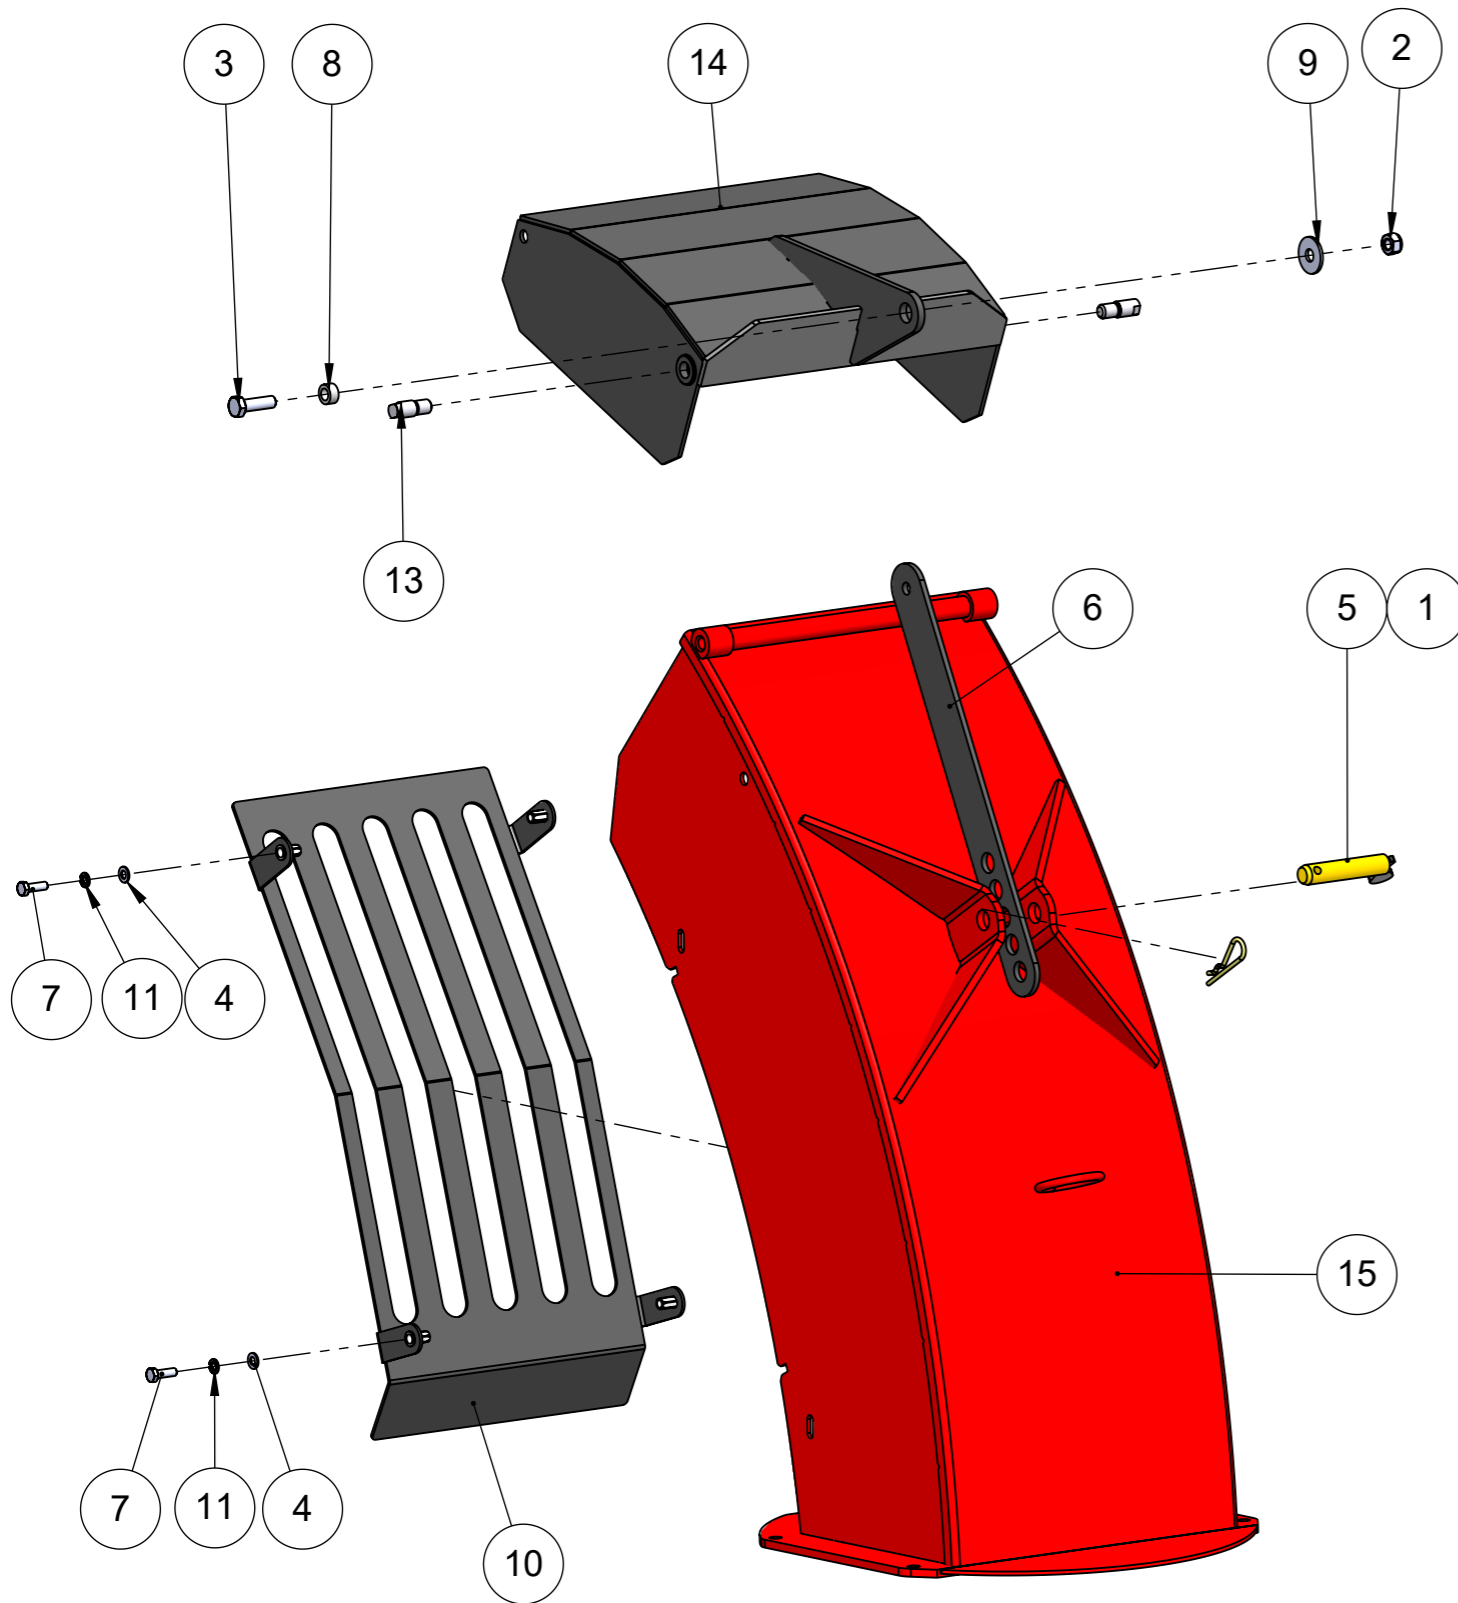

15	1	25523	Tut for 225/220/240	Chute for 225/220/240
14	1	25522	Nedbrekksklaff for tut 10025	Deflector for chute 10025
13	2	25517	Bolt for nedbrekksklaff 10025	Bolt for deflector 10025
12	1	17784	Merke "Tokvam" logo 150x540	Sticker "Tokvam" logo 150x540
11	4	15149	Sprengskive M8	Springwasher M8
10	1	14264	Tutbeskytteles 210/225/220/240	Safety cover chute
9	1	13841	Underlagsskive M12 stor utv	Washer M12 big outside
8	1	12935	Foring Ø20x10mm	Bushing Ø 20x10mm
7	4	12310	Sekskantskrue M8x25 helgjenget	Hex screw M8x25 full threaded
6	1	10981	Stag for nedbrekksklaff	Link for deflector adjustment
5	1	10977	Bolt for nedbrekk m/øre	Bolt for deflector adjustment
4	4	10293	Underlagsskiver M8	Washer M8
3	1	10144	Sekskantskrue M12x40 helgjenget	Hex screw M12x40 full threaded
2	1	10032	Låsemutter M12	Lock nut M12
1	1	10023	Fjærsplint 4x75mm	Hair pin retainer 4x75mm
Pos.	Qty.	Art.no.	Description	EngDescription