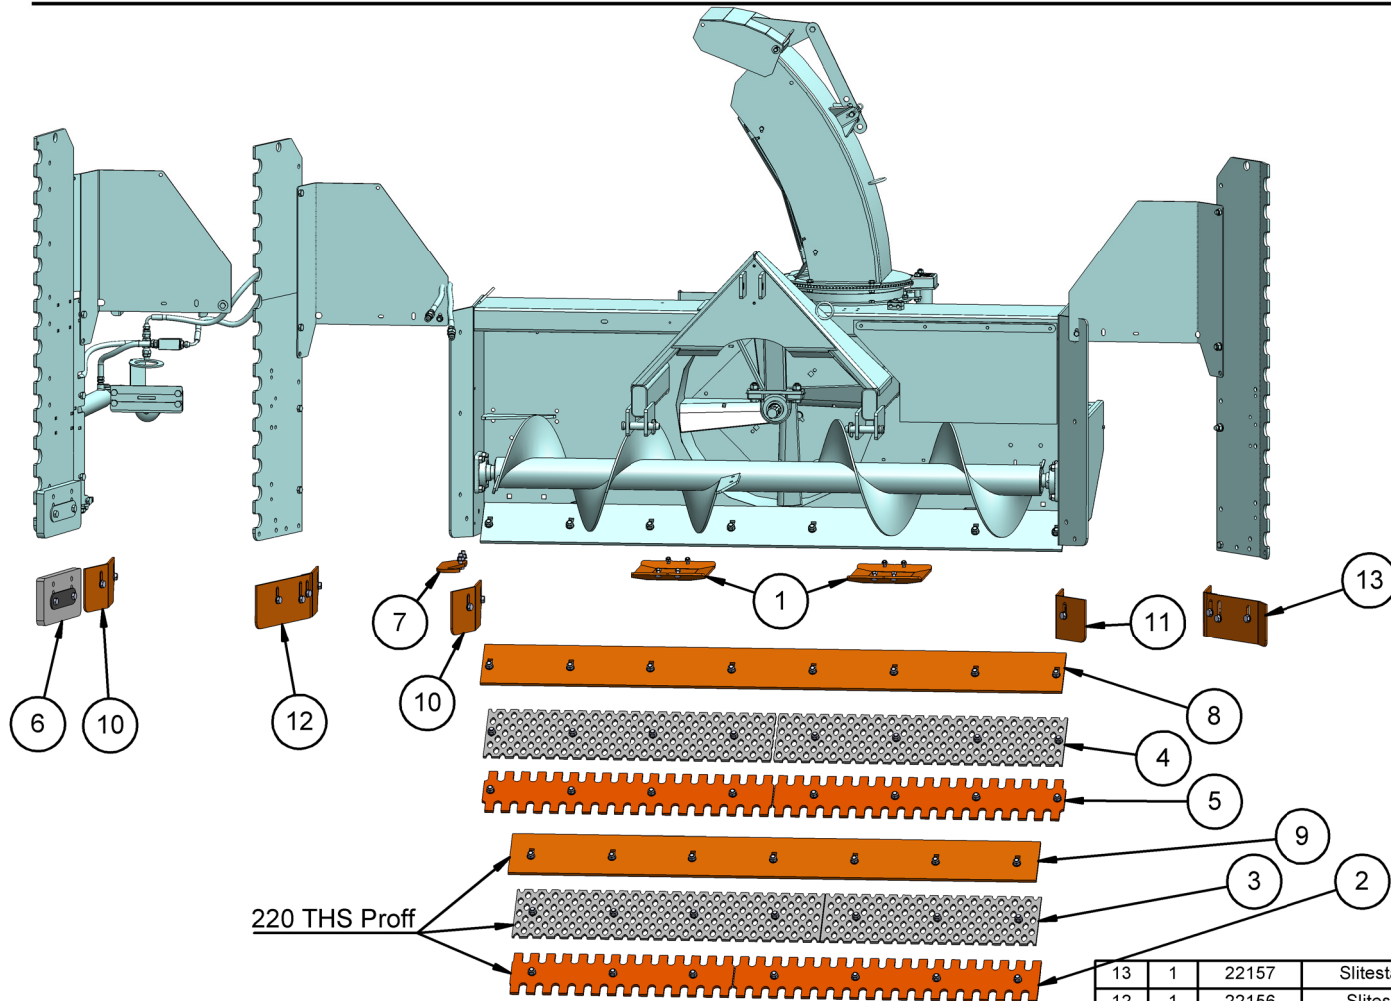

220 THS Proff

13	1	22157	Slitestål sett venstre side på fres m/kantving	Wear blade set left side on snow blower w/side wing
12	1	22156	Slitestål sett høyre side på fres m/kantving	Wear blade set right side on snow blower w/side wing
11	1	22155	Slitestål sett venstre side lang 240/241/255Big	Wear blade set left side long 240/241/255Big
10	2	22154	Slitestål sett høyre side lang 240/241/255Big	Wear blade set right side long 240/241/255Big
9	1	22146	Slitestål sett 220 fresere	Wear blade set 220 snow blowers
8	1	22145	Slitestål sett 240 og 241 fresere	Wear blade set 240 and 241 snow blowers
7	1	17860	Kantavviser høyre 220/240/241/Big	Curb deflector Right side
6	1	17630	Hydraulisk kantving sliteplast m festemateriale	Hydraulic side wing plastic wear blade set
5	1	15602	Isskjær 240THS/240H/240THS Big/241 Flex, umont	Ice blade 240THS/H/Big/241Flex
4	1	15601	Perforet skjær 240THS/240H/240THS Big/241 Flex	Perforated Wear blade
3	1	15596	Perforet skjær 220 220H(Pro) 220TH, umontert	Perforated wear blade 220, 220THS, 220H/H Pro
2	1	15595	Isskjær 220 220H(Pro) 220THS Proff, umontert	Ice blade 220TH/220H/220Hpro/220THSpro
1	2*	14124	Slitelask til ski 240THS/241Flex	Wear plate for slide shoes
Pos.	Qty.	Art.no.	Description	EngDescription

*Trenger 2 stk./freser. Sett inneholder 1 stk./
*Needs 2 pcs/snow blower. Set contains 1 piece.