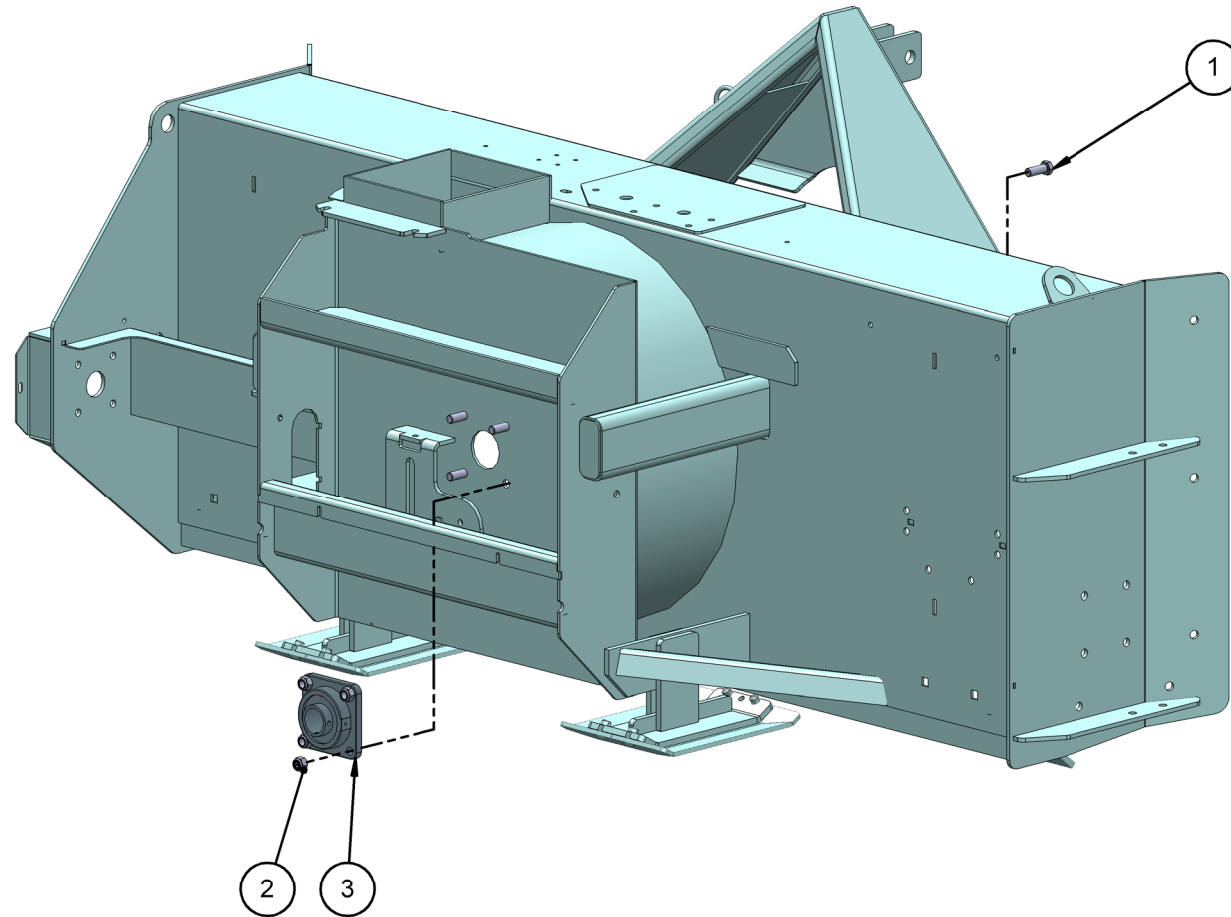

6b	1	15524	Lakkert skrog 220THS Pro	Painted chassis 220THS Pro
6a	1	15591	Lakkert skrog 240THS	Painted chassis 240THS
5	8	11840	Låseskrue M10X30	Carriage screw M10X30
4	2	10676	Ski 240THS/150H/180H/220H/240H	Skid 240THS/150H/180H/220H/240H
3	2	10141	Sekskantskrue M20X60, helgjenget	Hex screw M20X60, full threaded
2	2	10122	Låsemutter M20	Lock nut M20
1	8	10077	Låsemutter M10	Lock nut M10
Pos.	QTY.	Art.no.	Description	EngDescription