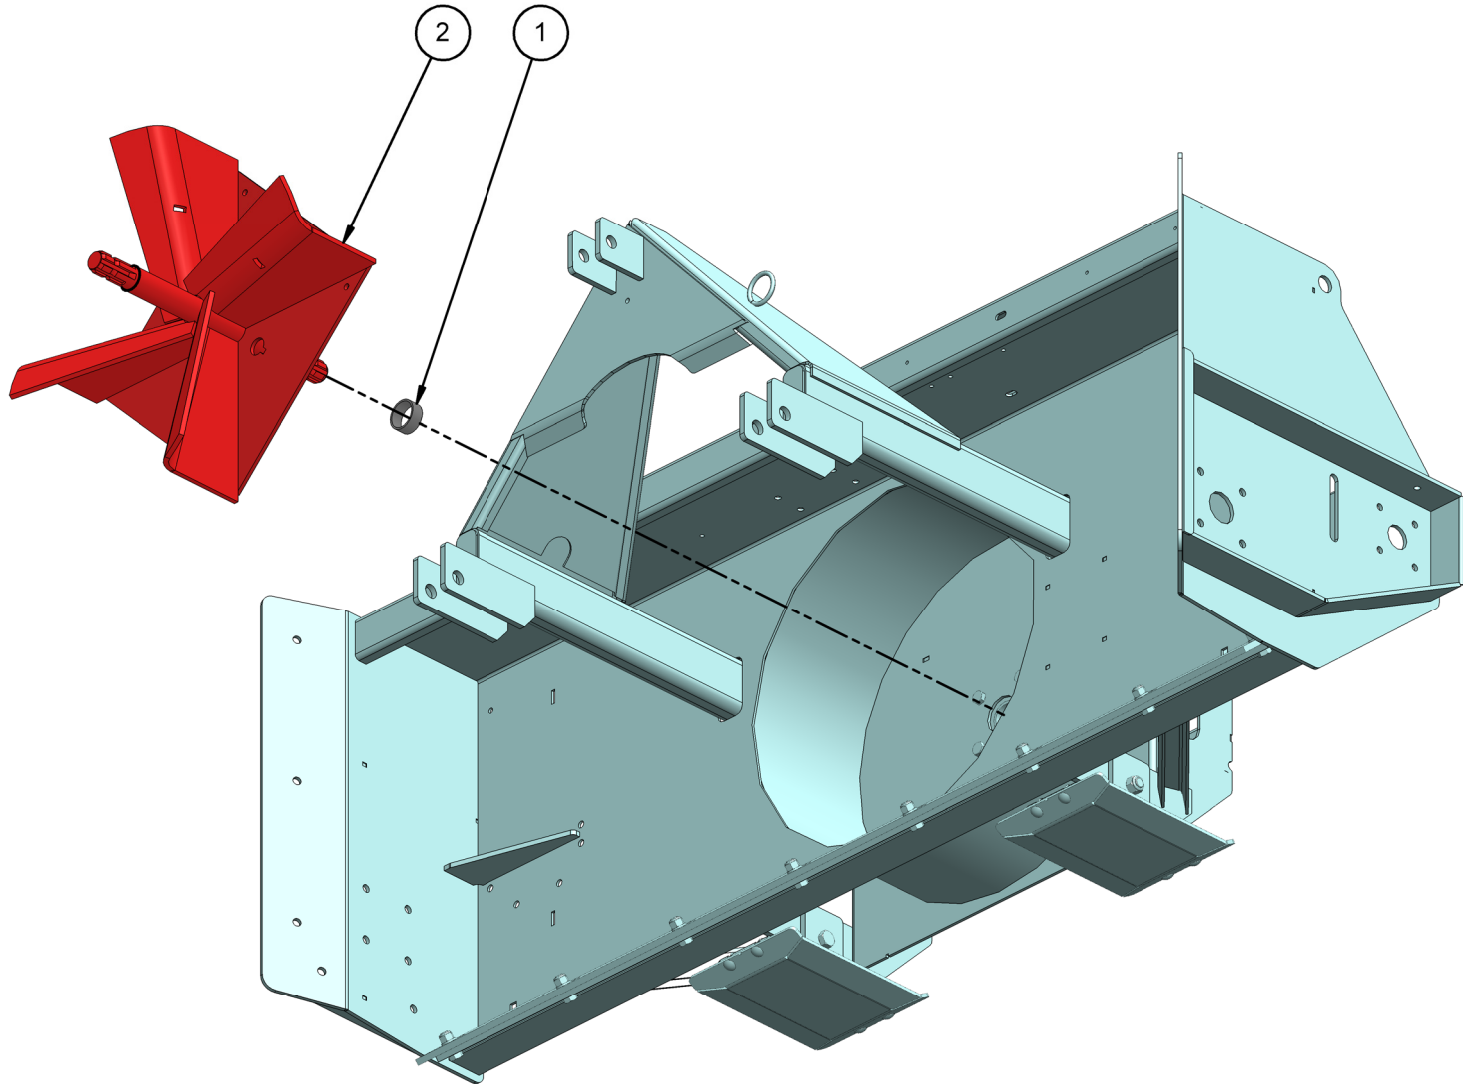

2	1	20063	Vifte	Impeller
1	1	17090	Avstandsring Ø60.3 L=25	Distance ring Ø60.3 L=25
Pos.	QTY.	Art.no.	Description	EngDescription