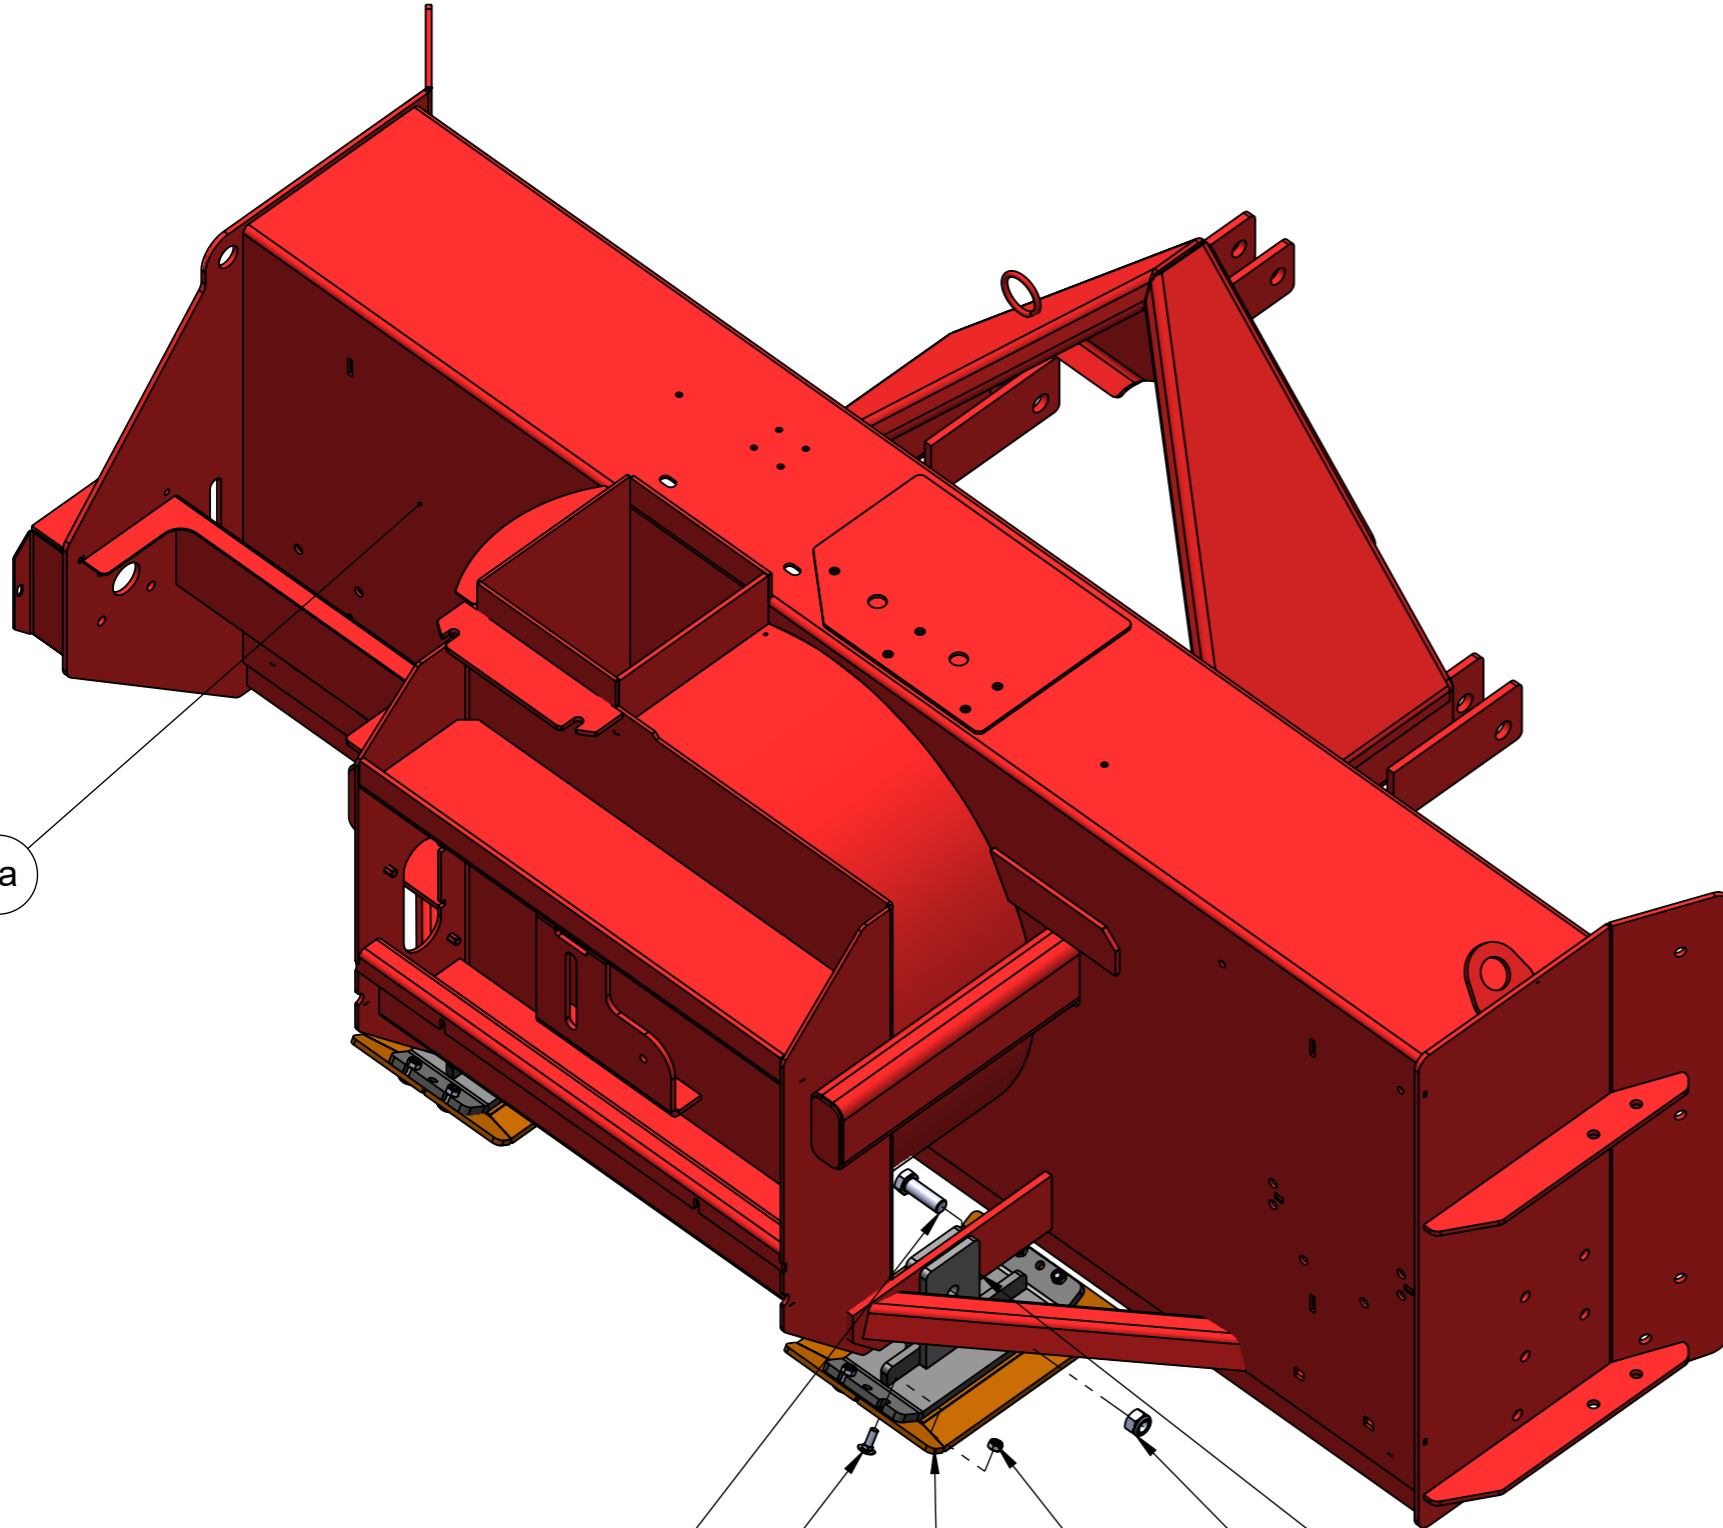

6a

3

5

1

2

4

Se side 2/ See page 2

6b	1	15524	Lakkert skrog 220THS Pro	Painted chassis 220THS Pro
6a	1	15591	Lakkert skrog 240THS	Painted chassis 240THS
5	8	11840	Låseskrue M10X30	Carriage screw M10X30
4	2	10676	Ski 240THS/150H/180H/220H/240H	Skid 240THS/150H/180H/220H/240H
3	2	10141	Sekskantskrue M20X60, helgjenget	Hex screw M20X60, full threaded
2	2	10122	Låsemutter M20	Lock nut M20
1	8	10077	Låsemutter M10	Lock nut M10
Pos.	QTY.	Art.no.	Description	EngDescription