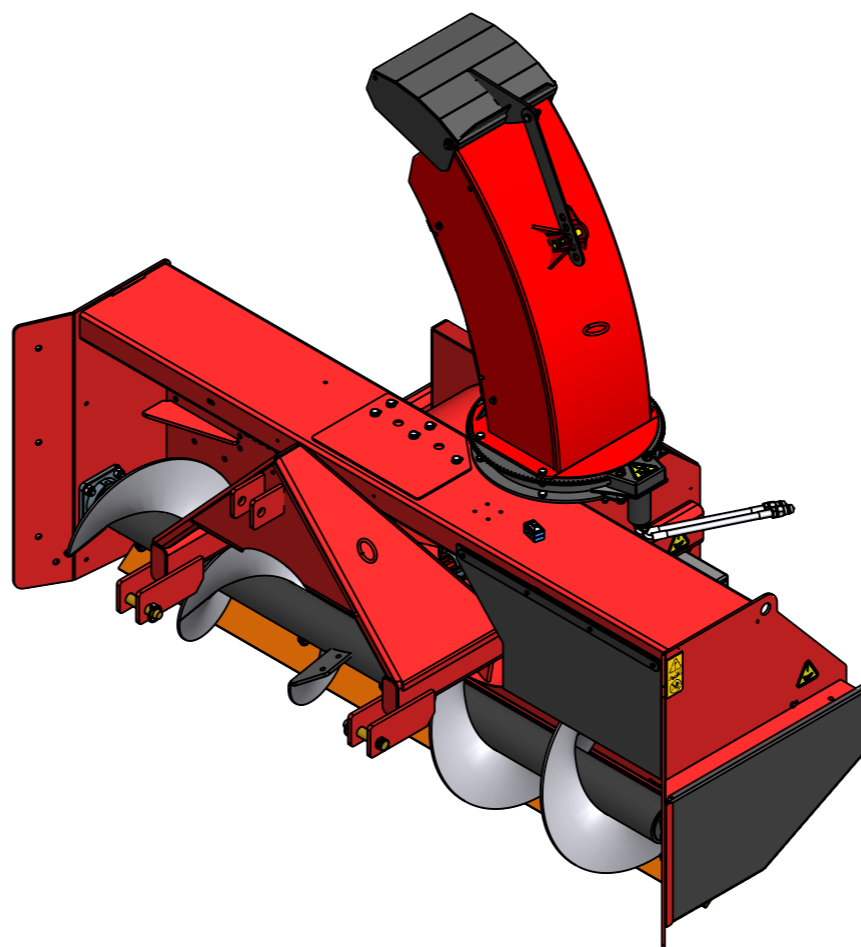

## Deleliste/Parts list

Art.nr/no 12480

220THS Proff snøfres / 220THS Proff snowblower

Art.nr/no 10737

240THS snøfres / 240THS snowblower

Navn / Name	Art nr/no	CE nr/no
220THS Proff snøfres / 220THS Proff snow blower	12480	CE 2623001>
240THS snøfres / 240THS snowblower	10737	CE 2723011->

220 THS Proff

13	1	22157	Slitestål sett venstre side på fres m/kantving	Wear blade set left side on snow blower w/side wing
12	1	22156	Slitestål sett høyre side på fres m/kantving	Wear blade set right side on snow blower w/side wing
11	1	22155	Slitestål sett venstre side lang 240/241/255Big	Wear blade set left side long 240/241/255Big
10	2	22154	Slitestål sett høyre side lang 240/241/255Big	Wear blade set right side long 240/241/255Big
9	1	22146	Slitestål sett 220 fresere	Wear blade set 220 snow blowers
8	1	22145	Slitestål sett 240 og 241 fresere	Wear blade set 240 and 241 snow blowers
7	1	17860	Kantavviser høyre 220/240/241/Big	Curb deflector Right side
6	1	17630	Hydraulisk kantving sliteplast m festemateriale	Hydraulic side wing plastic wear blade set
5	1	15602	Isskjær 240THS/240H/240THS Big/241 Flex, umont	Ice blade 240THS/H/Big/241Flex
4	1	15601	Perforet skjær 240THS/240H/240THS Big/241 Flex	Perforated Wear blade
3	1	15596	Perforet skjær 220 220H(Pro) 220TH, umontert	Perforated wear blade 220, 220THS, 220H/H Pro
2	1	15595	Isskjær 220 220H(Pro) 220THS Proff, umontert	Ice blade 220TH/220H/220Hpro/220THSpro
1	2*	14124	Slitelask til ski 240THS/241Flex	Wear plate for slide shoes
Pos.	Qty.	Art.no.	Description	EngDescription