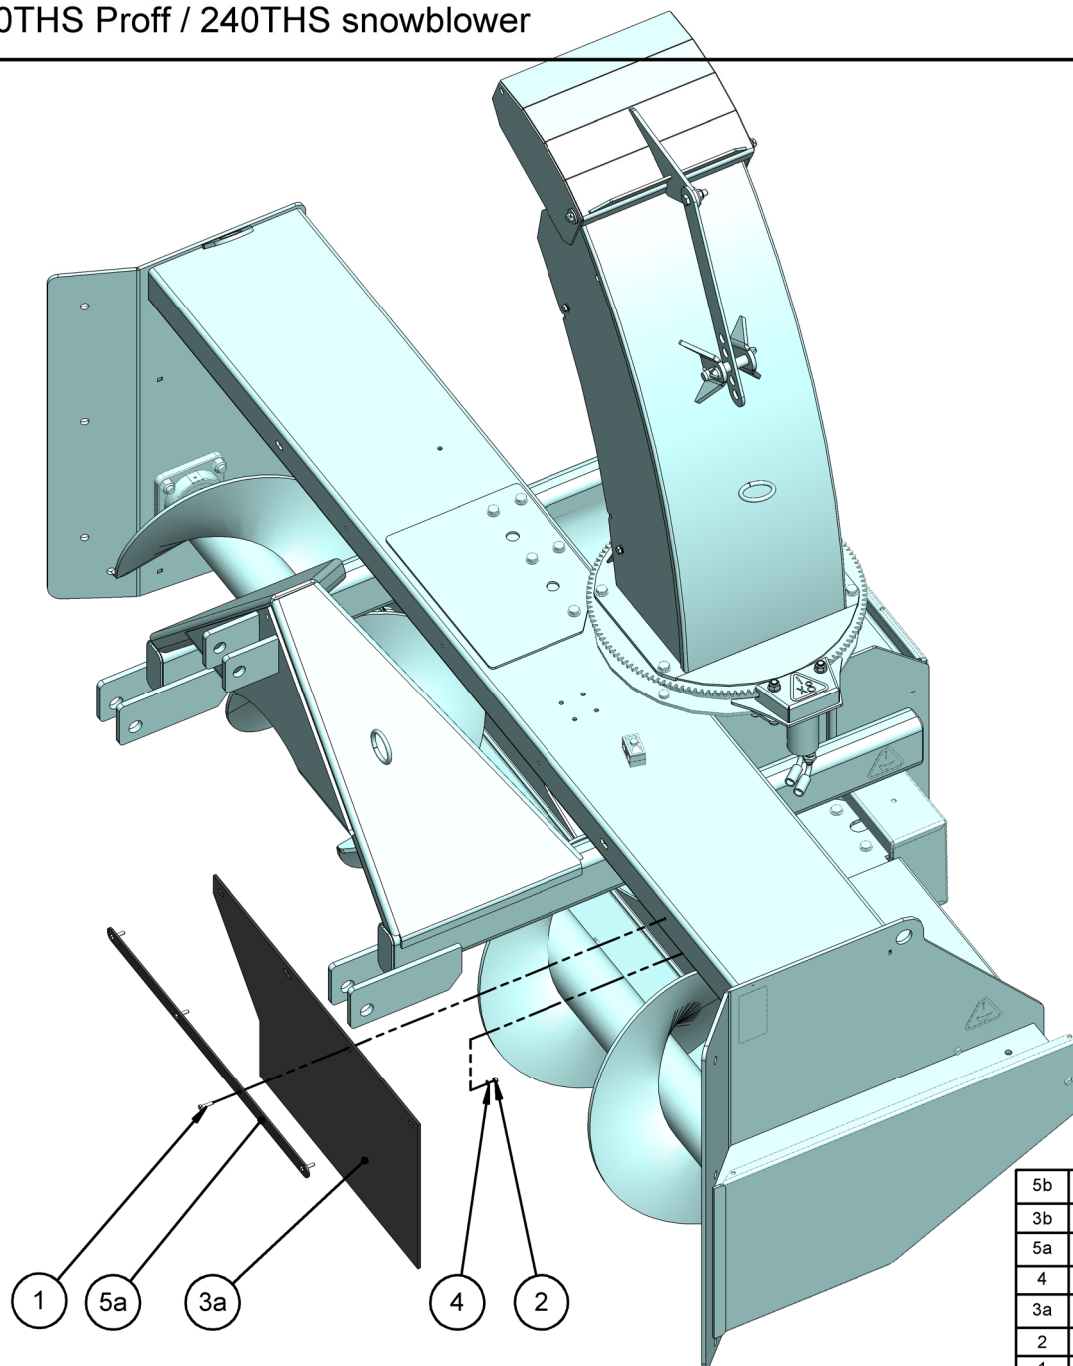

5b	1	16121	Skinne for gummi 220THS Pro	Mounting strip 220THS Pro
3b	1	13493	Gummi for 220THS Pro	Rubber 220THS Pro
5a	1	13056	Skinne for gummi 240THS/255Big	Mounting strip
4	4	11925	Underlagsskiver M6	Washer M6
3a	1	11298	Gummi front for 240 / 255Big	Rubber
2	4	10292	Låsemutter M6	Lock nut M6
1	4	10291	Seksantskrue M6x25 helgjenget	Hex screw M6x25 full threaded
Pos.	QTY.	Art.no.	Description	EngDescription