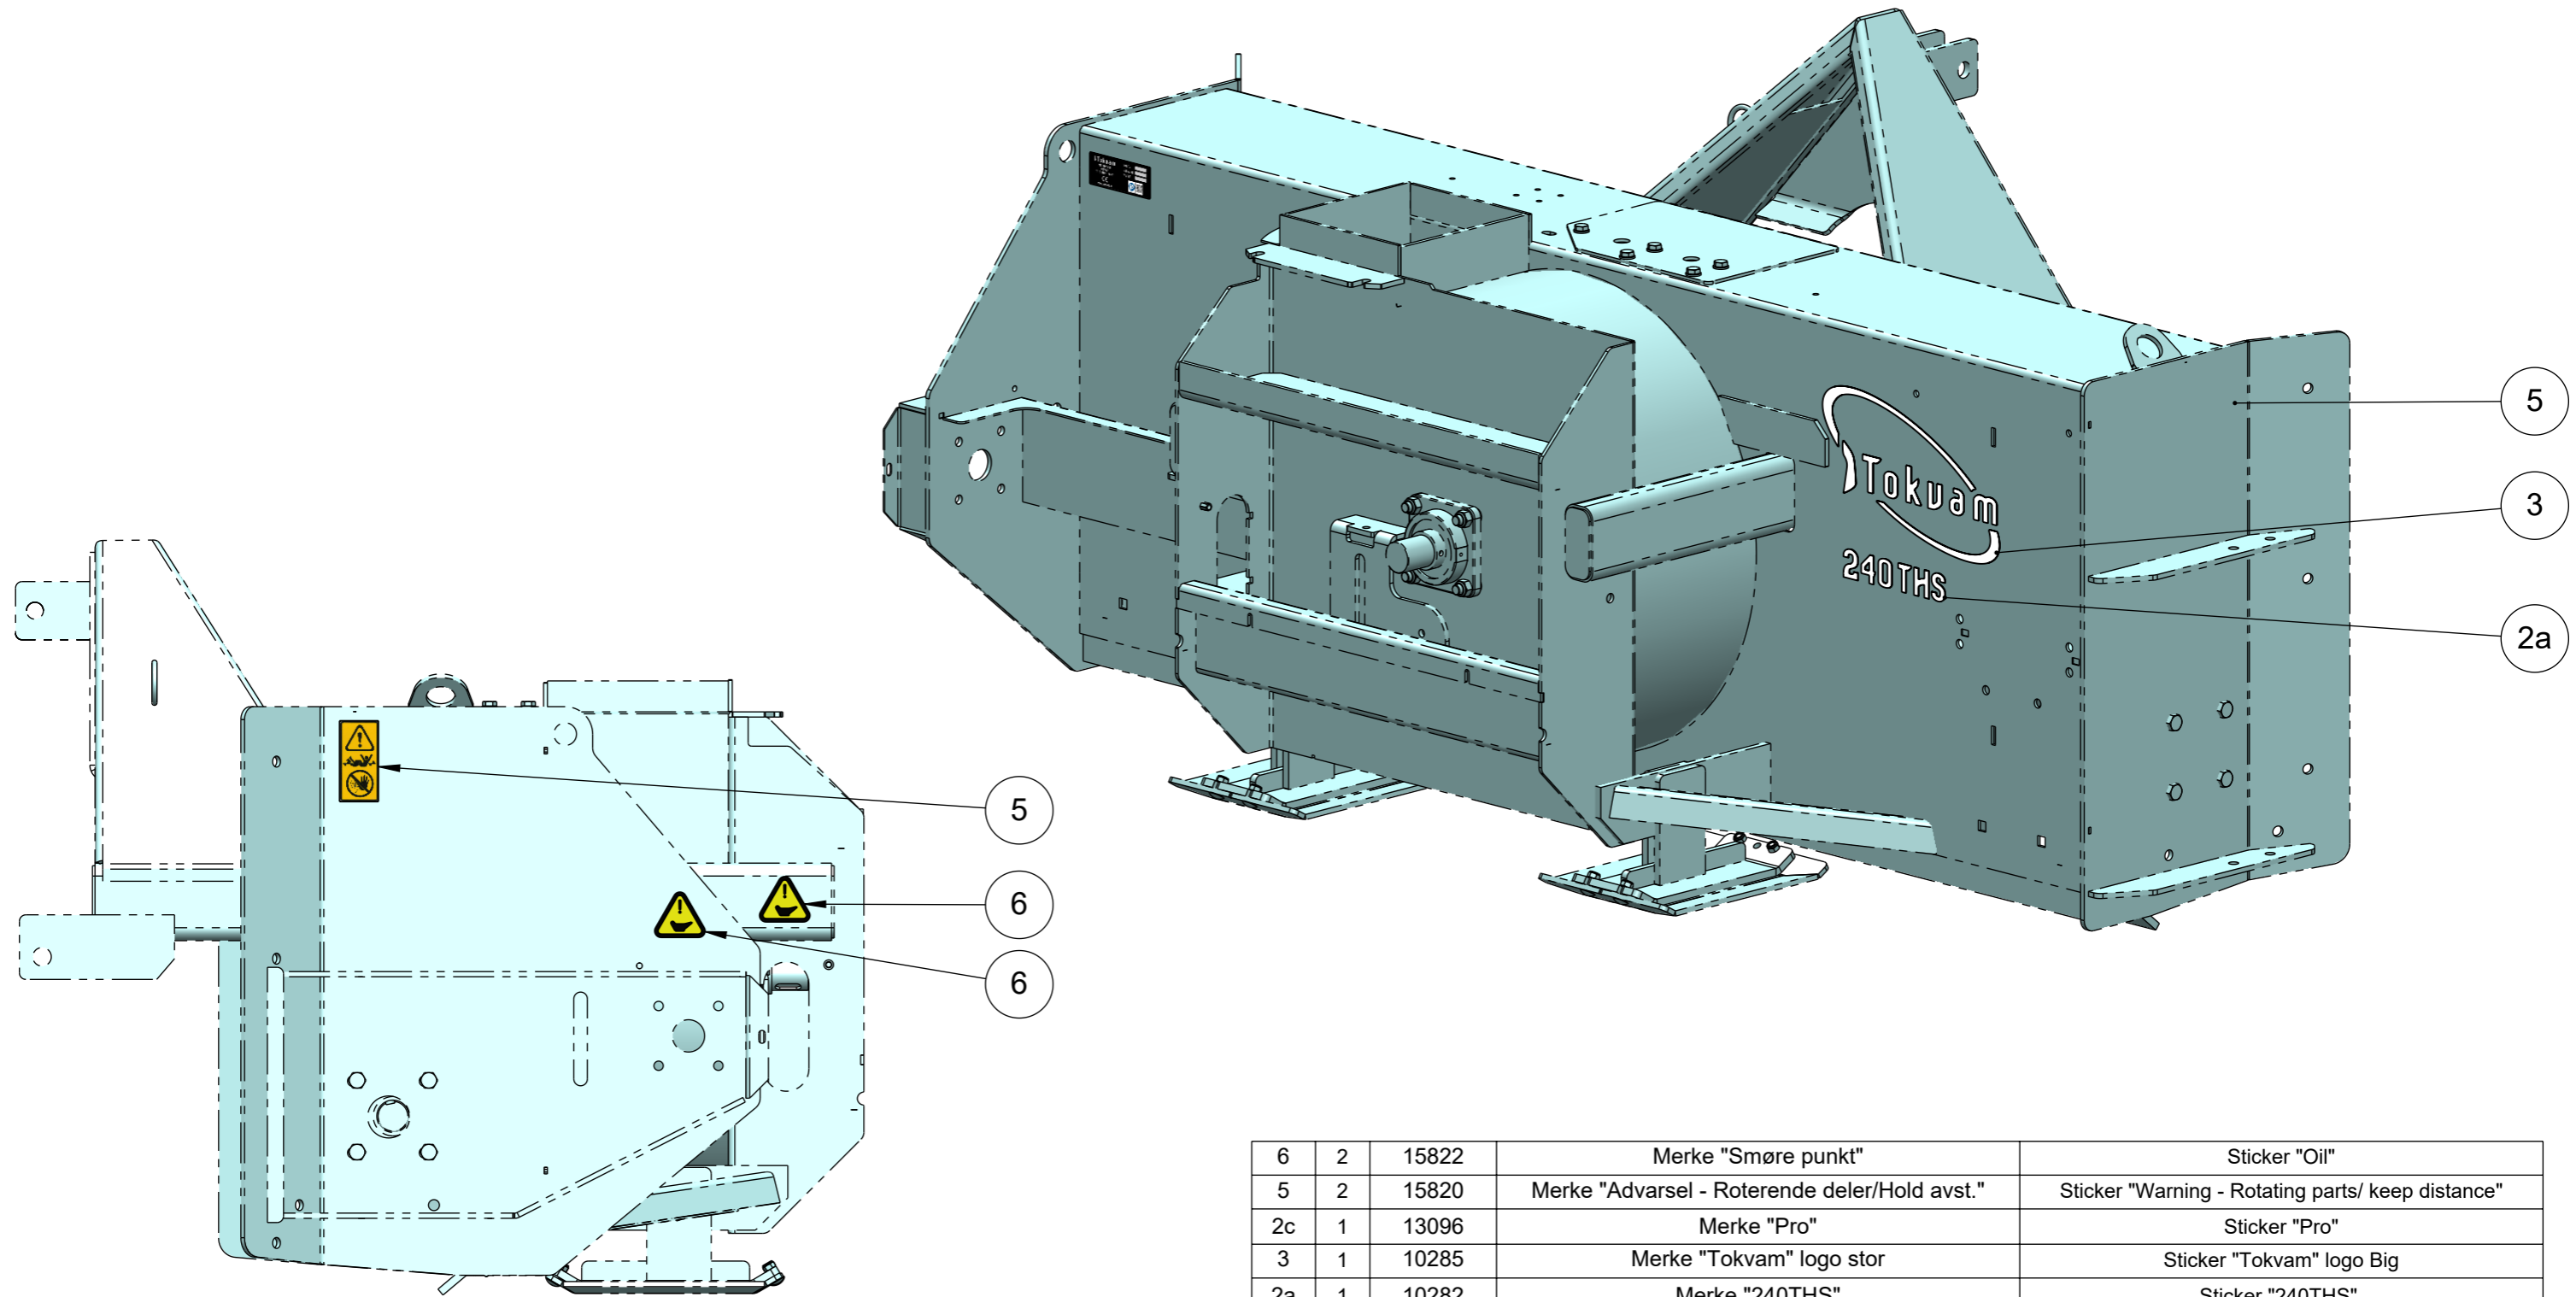

6	2	15822	Merke "Smøre punkt"	Sticker "Oil"
5	2	15820	Merke "Advarsel - Roterende deler/Hold avst."	Sticker "Warning - Rotating parts/ keep distance"
2c	1	13096	Merke "Pro"	Sticker "Pro"
3	1	10285	Merke "Tokvam" logo stor	Sticker "Tokvam" logo Big
2a	1	10282	Merke "240THS"	Sticker "240THS"
2b	1	10280	Merke "220THS"	Sticker "220THS"
Pos.	QTY.	Art.no.	Description	EngDescription