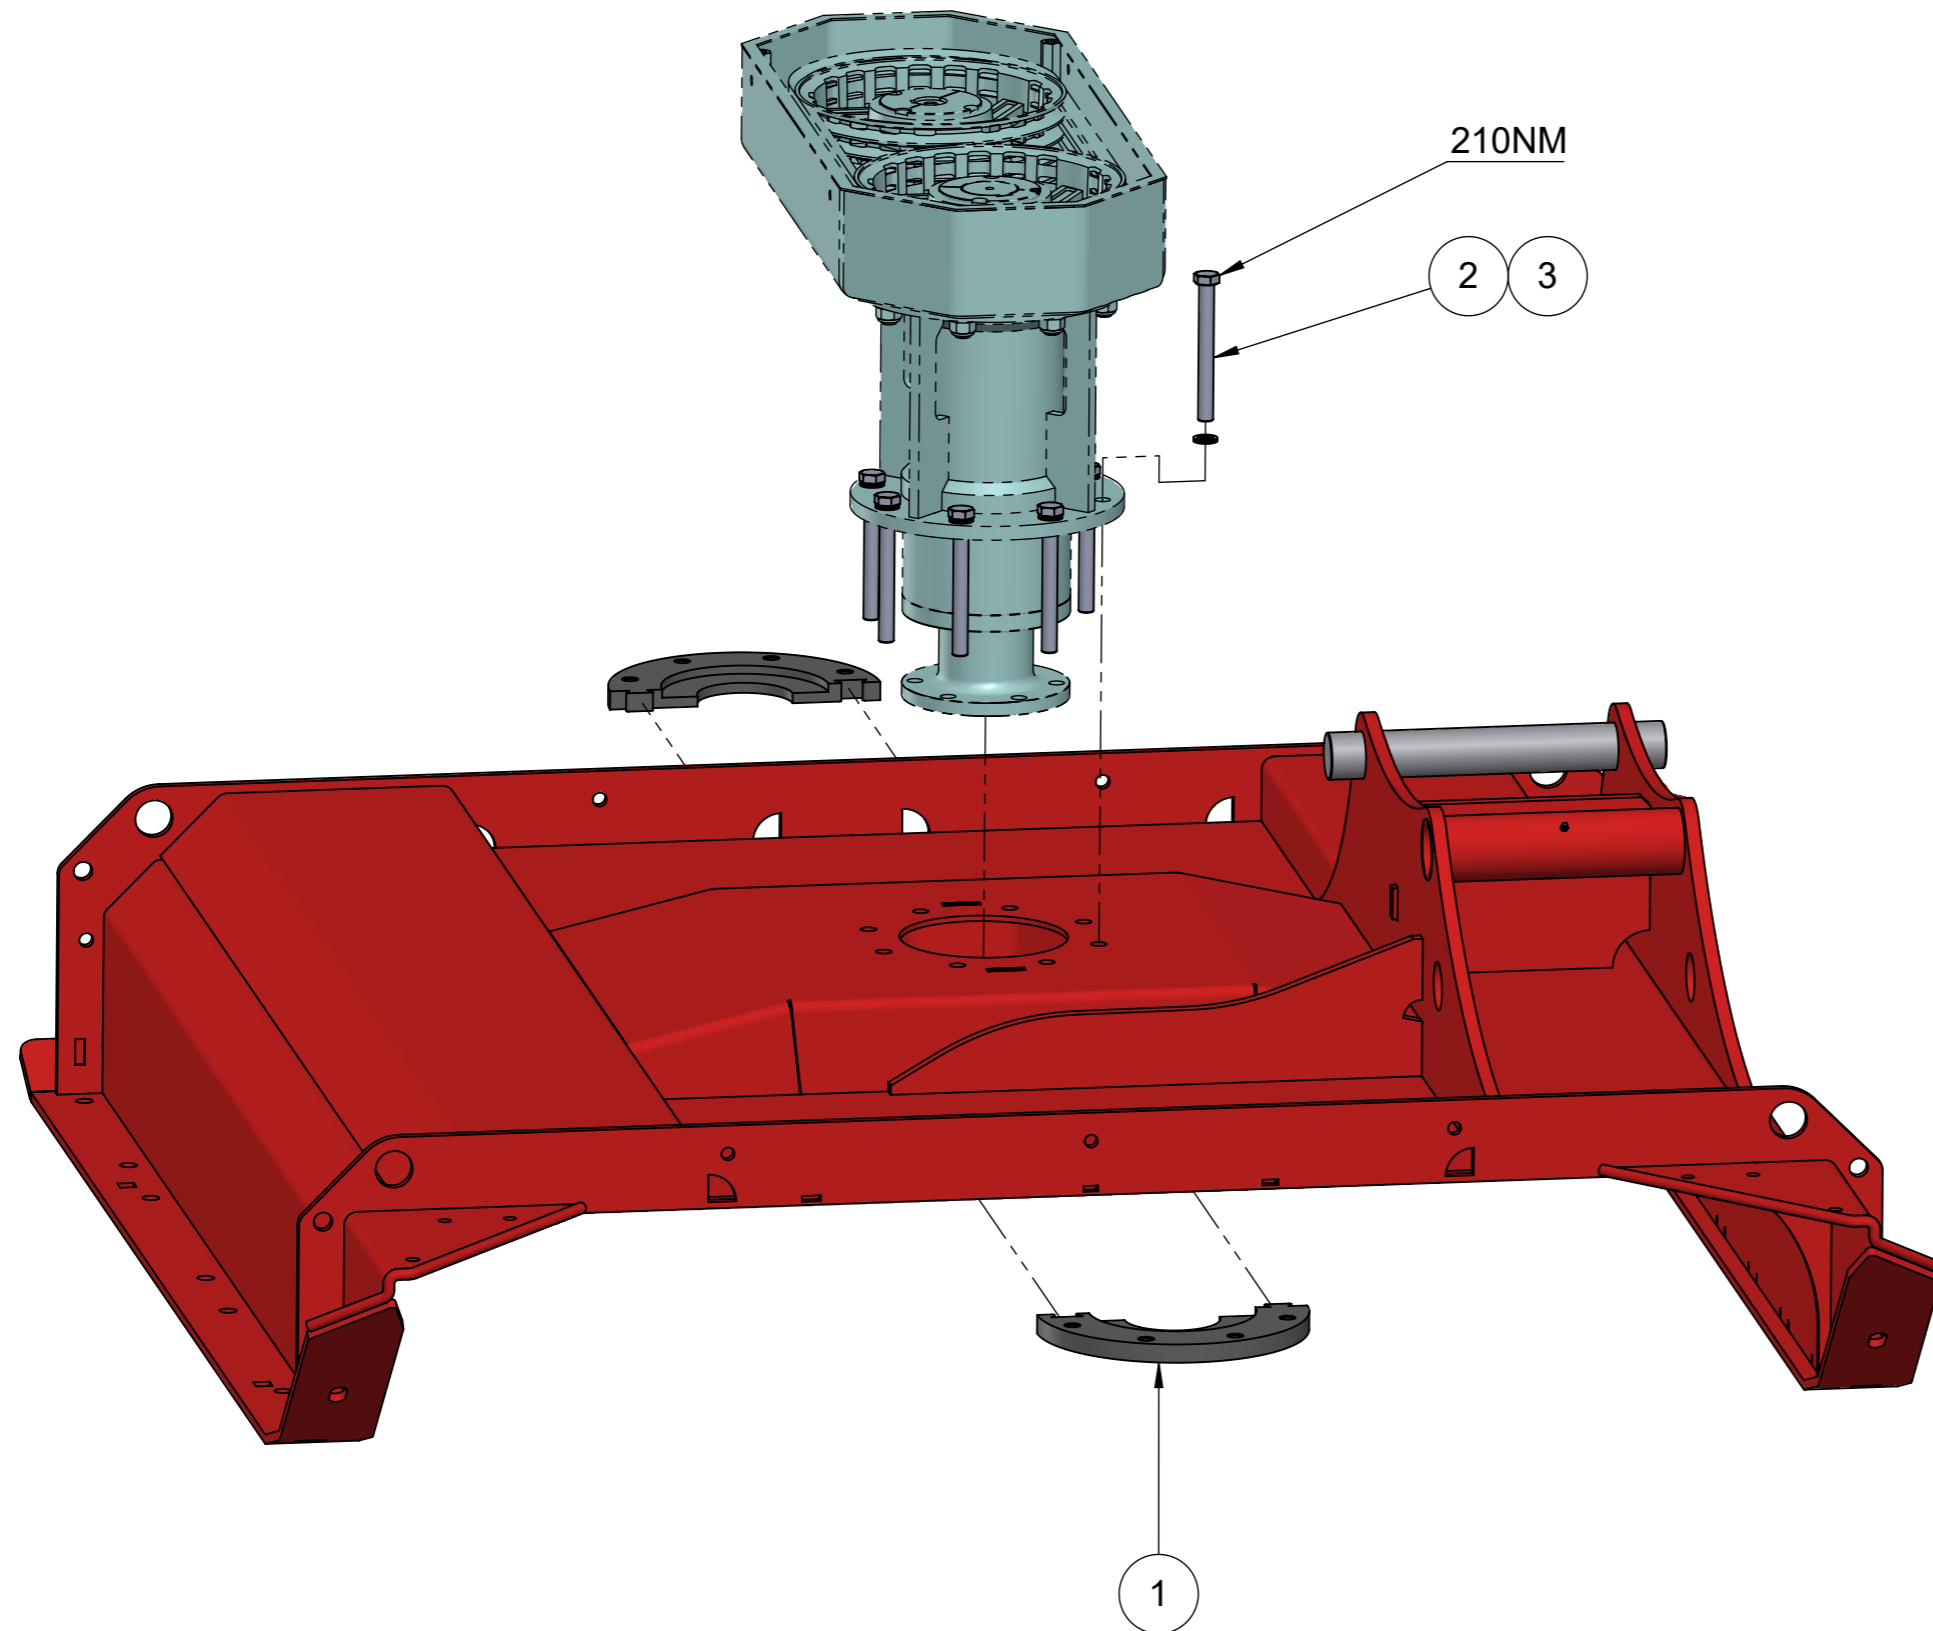

3	8	19970	Nordlocksive M16	Nordlock washer M16
2	8	25936	Sekskantskrue M16x150 delgjennet	Hex screw M16x150 half threaded
1	2	26001	Bunnflens	Bottom flange
Pos.	Qty.	Art.no.	Description	EngDescription