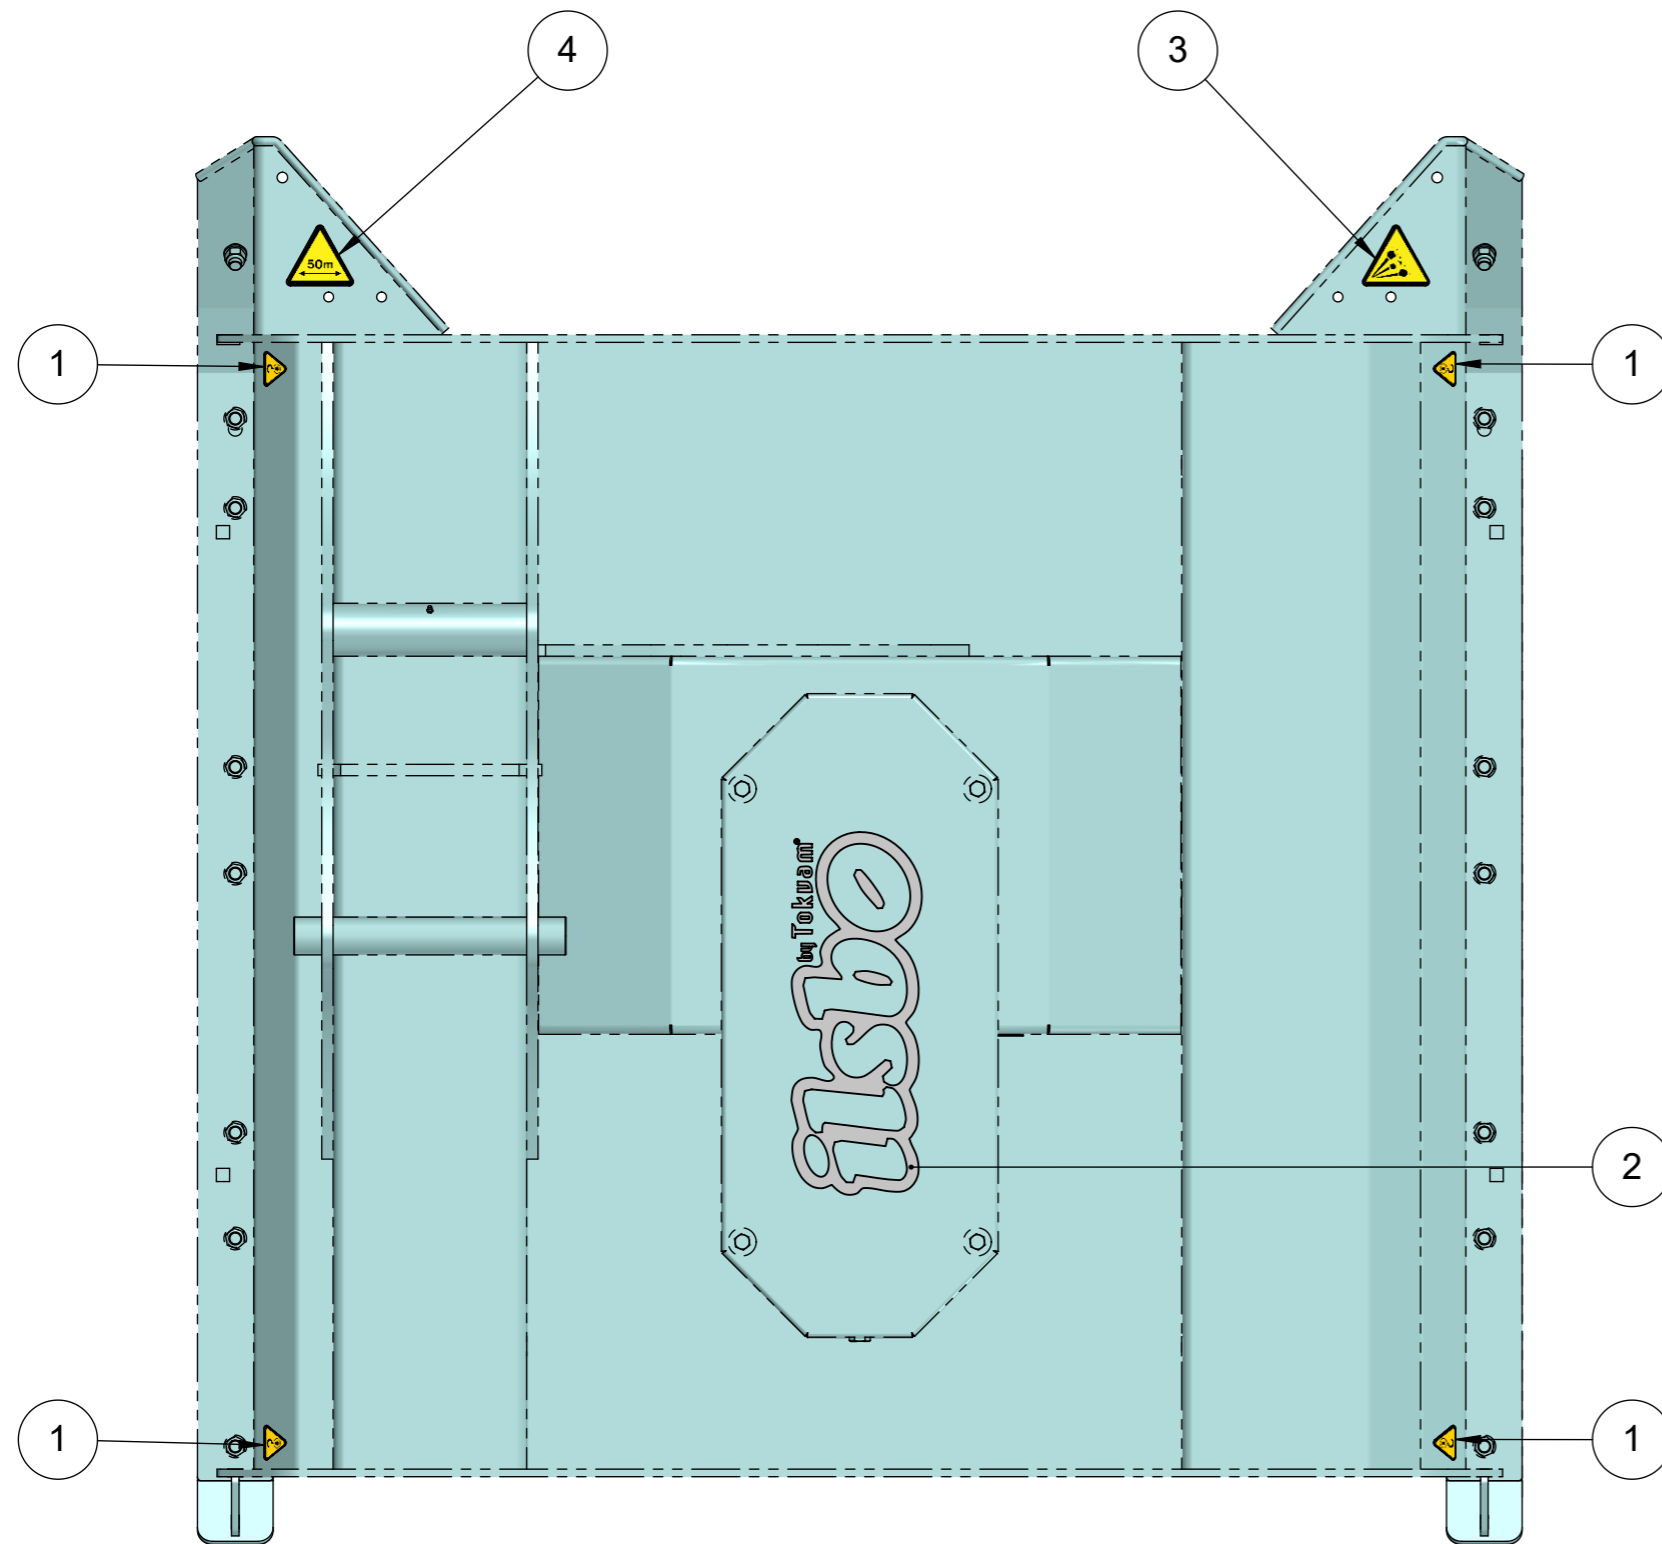

4	1	24971	Merke "Advarsel - 50m"	Sticker "warning - 50m"
3	1	24970	Merke "Advarsel - Sprutfare"	Sticker "warning - splash hazard"
2	1	24866	Merke "Ilsbo by Tokvam"	Sticker "Ilsbo by Tokvam"
1	4	23428	Merke "Løftepunkt"	Sticker "Lifting point"
Pos.	Qty.	Art.no.	Description	EngDescription